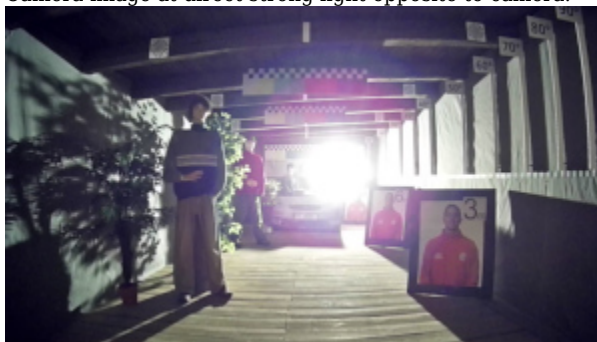

Camera image at direct strong light opposite to camera:

Camera image at night conditions, at different illumination values show below:

10 LUX:

1 LUX:

0.1 LUX:

0.01 LUX:

PACKAGE

Dimensions (L x W x H): 0x0x0 mm	Gross Weight: 0 kg