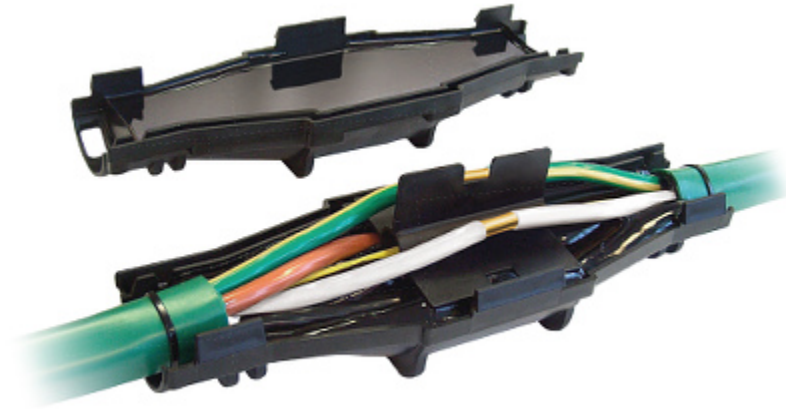

Example of application: