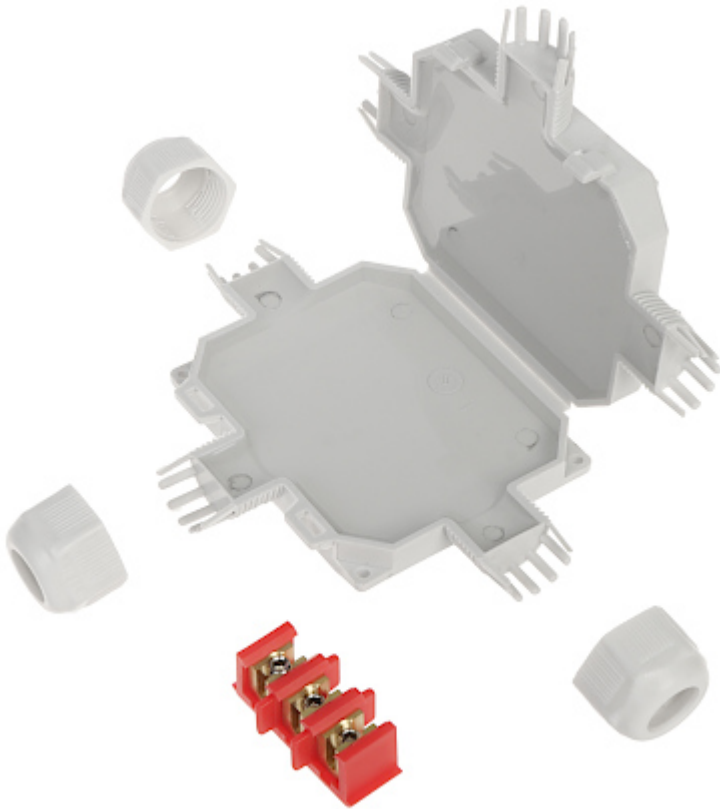

Example of application:

:

In the kit:

Package: