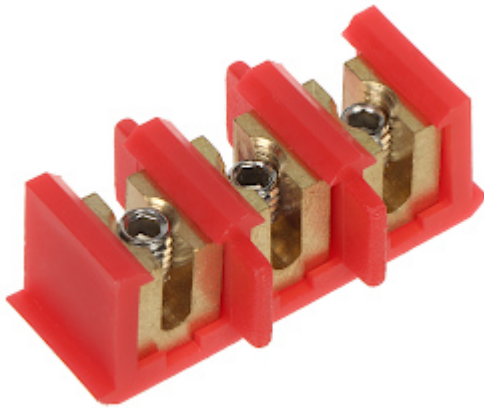

## JUNCTION BOX GELBOX **BOB3** IP68 / IP69K RayTech

Net: **19.02 EUR** Gross: **23.39 EUR**

Mounting box filled with gel, dedicated for connecting electric wires. The product meets the IP68 tightness class. The box is perfect to use in areas with high moisture and underground (for example in electrical garden installations). The box can be easily mounted in both a horizontal and vertical positions - there is no danger of flowing out the gel.

The gel used to seal is not harmful to humans, environmentally safe, and easily removable when it is necessary to modify the connection.

### PRESENTATION

Internal view:

Example of application:

:

In the kit:

Package:

**PACKAGE**

Dimensions (L x W x H): 0x0x0 mm	Gross Weight: 0 kg
----------------------------------	--------------------