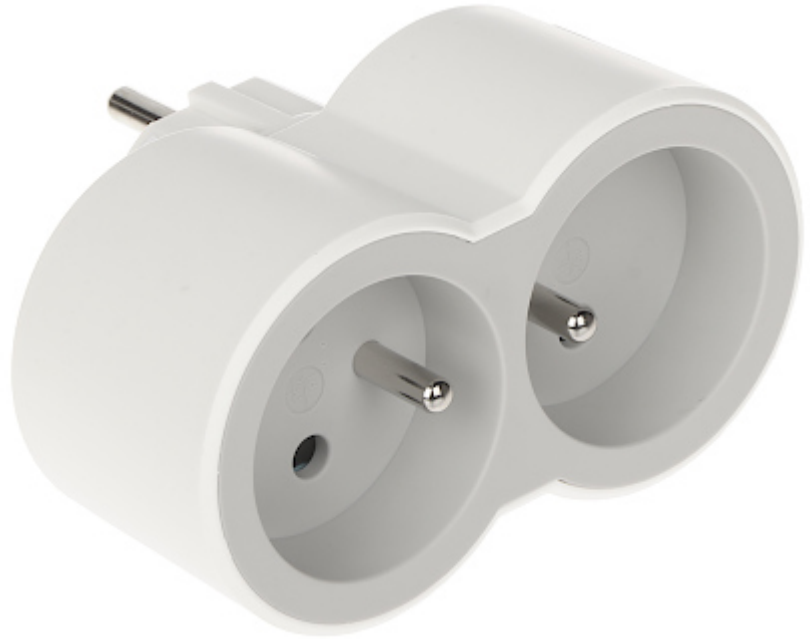

Code: LE-049431

MULTI-SOCKET PLUG **LE-049431** 3680 W LEGRAND

Net: 5.22 EUR Gross: 5.22 EUR

Vertical multi-socket plug.

SPECIFICATION

Rated voltage:	230 V / 50 Hz
Maximal total load:	3680 W
Total maximal current:	16 A
Number of outlets:	2 pcs 2P+Z
Socket type:	CEE 7/5
Plug type:	CEE 7/7
Grounding:	✓
Housing:	Plastic
Color:	White / Gray
Weight:	0.084 kg
Dimensions:	97 x 53 x 78 mm
Manufacturer / Brand:	LEGRAND
Guarantee:	2 years