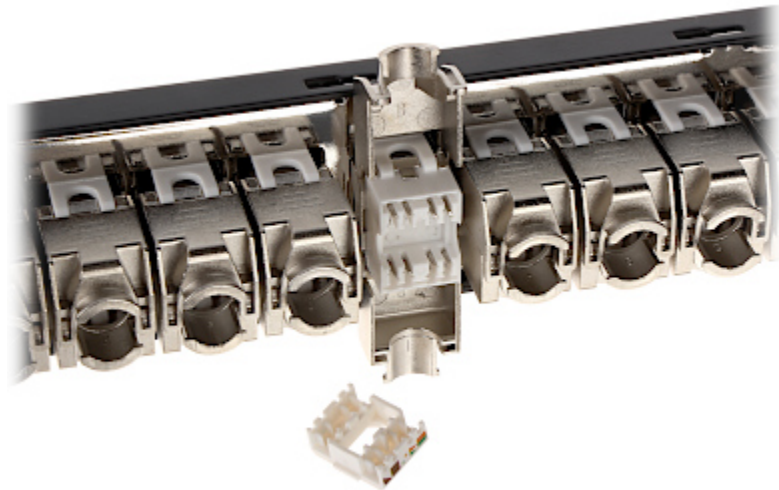

## PATCH PANEL KEYSTONE **PP-24/RJ-FX/6AC2**

Net: **72.43 USD** Gross: **89.09 USD**

Patch panel with KEYSTONE RJ-45 connectors.  
Using the shielded RJ-45 sockets and FTP cable you can ensure shield continuity.

### SPECIFICATION

Number of ports:	24 pcs
Material:	Metal
Color:	Black
Application:	RACK 19", 1U
Main features:	<ul style="list-style-type: none"><li>• It is compatible with Category 6a</li><li>• RJ-45 sockets shielded</li><li>• Spring terminals for twisted-pair cable allow to quick assembly without any tools</li><li>• On the device mainboard there are holes to cables mounting using cable ties</li></ul>
Weight:	1.26 kg
Dimensions:	483 x 154 x 44 mm
Guarantee:	<b>3 years</b>

### PRESENTATION

Rear view:

RJ-45 connectors:

In the kit: