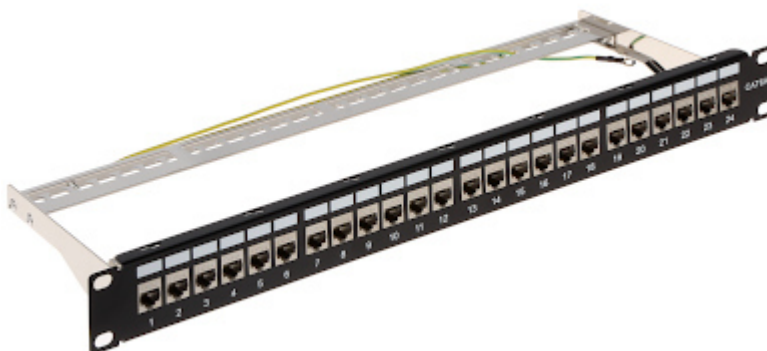

Code: PP-24/RJ-FX/6AC2

## PATCH PANEL KEYSTONE **PP-24/RJ-FX/6AC2**

Net: **72.43 USD** Gross: **89.09 USD**

Patch panel with KEYSTONE RJ-45 connectors.  
Using the shielded RJ-45 sockets and FTP cable you can ensure shield continuity.

### SPECIFICATION

Number of ports:	24 pcs
Material:	Metal
Color:	Black
Application:	RACK 19", 1U
Main features:	<ul style="list-style-type: none"><li>• It is compatible with Category 6a</li><li>• RJ-45 sockets shielded</li><li>• Spring terminals for twisted-pair cable allow to quick assembly without any tools</li><li>• On the device mainboard there are holes to cables mounting using cable ties</li></ul>
Weight:	1.26 kg
Dimensions:	483 x 154 x 44 mm
Guarantee:	<b>3 years</b>