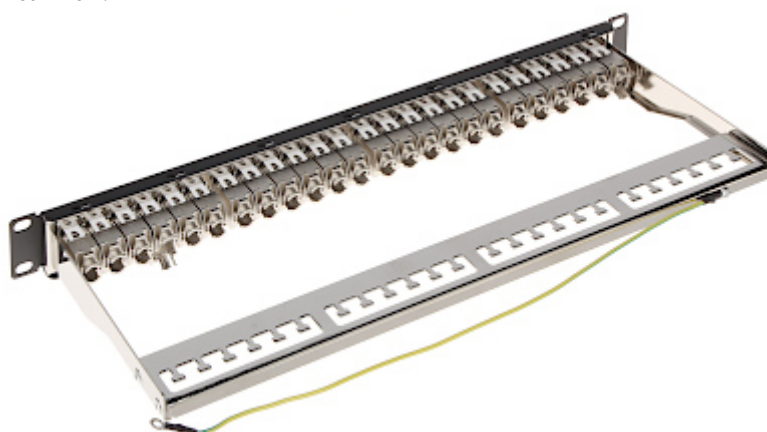

Code: PP-24/RJ-FX/6AC2

## PATCH PANEL KEYSTONE **PP-24/RJ-FX/6AC2**

Net: **72.43 USD** Gross: **89.09 USD**

Patch panel with KEYSTONE RJ-45 connectors.  
Using the shielded RJ-45 sockets and FTP cable you can ensure shield continuity.

### SPECIFICATION

Number of ports:	24 pcs
Material:	Metal
Color:	Black
Application:	RACK 19", 1U
Main features:	<ul style="list-style-type: none"><li>• It is compatible with Category 6a</li><li>• RJ-45 sockets shielded</li><li>• Spring terminals for twisted-pair cable allow to quick assembly without any tools</li><li>• On the device mainboard there are holes to cables mounting using cable ties</li></ul>
Weight:	1.26 kg
Dimensions:	483 x 154 x 44 mm
Guarantee:	<b>3 years</b>

### PRESENTATION

Rear view:

RJ-45 connectors:

In the kit: