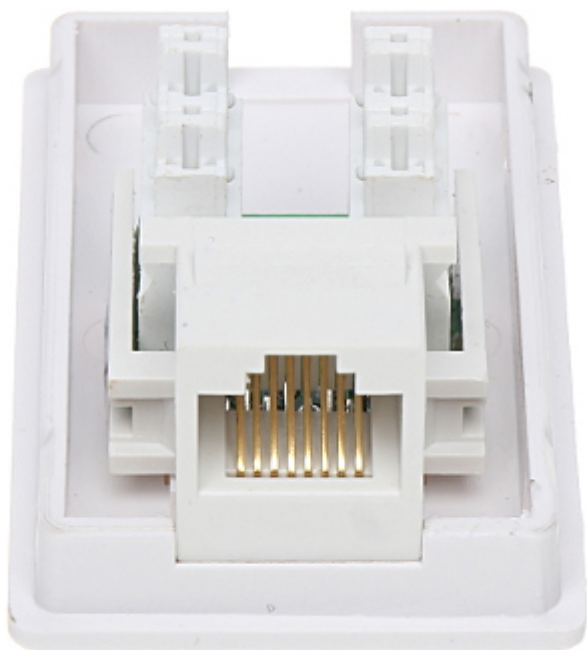

Connectors: