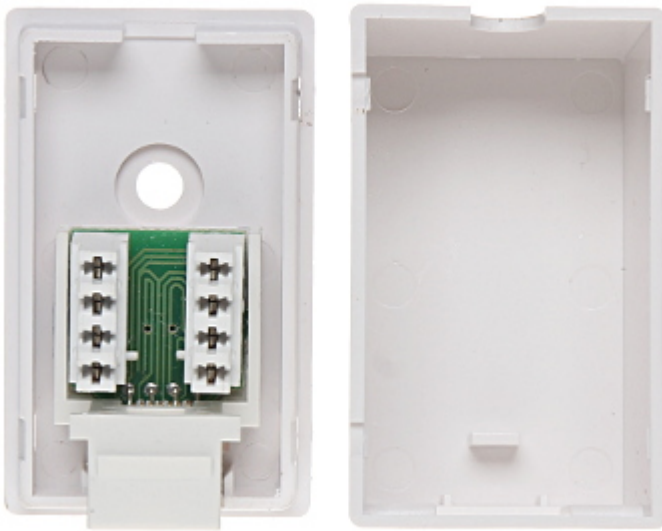

### SPECIFICATION

Mount:	Surface-mounted
Material:	PET
Color:	White
Application:	RJ-45
Number of outputs:	1
Main features:	<ul style="list-style-type: none"><li>• It is compatible with Category 5e</li><li>• Twisted-pair cable mounting using the Krone Impact Tool</li></ul>
Weight:	0.030 kg
Dimensions:	56 x 34 x 27 mm
Guarantee:	<b>3 years</b>

Connectors:

In the kit: