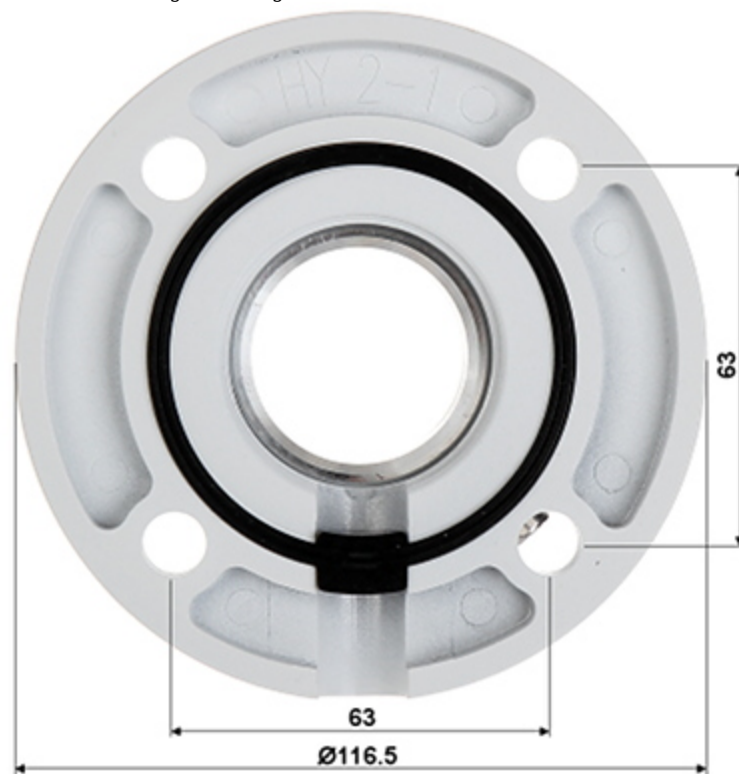

Code: DS-1663ZJ

CAMERA CEILING BRACKET **DS-1663ZJ** Hikvision

Net: **95.00 PLN** Gross: **116.85 PLN**

Ceiling bracket for cameras. Bracket has cable entry.

SPECIFICATION

Neck diameter:	Ø 47 mm
Suitable for cameras:	Hikvision - Speed Dome
Material:	Aluminum
Color:	White
Distance from mounting surface:	57 mm
Weight:	0.38 kg
Dimensions:	Ø 116.5 x 57 mm
Manufacturer / Brand:	Hikvision
SAP Code:	302700215
Guarantee:	3 years

PRESENTATION

View of the ceiling mounting side:

Camera mounting side view:

Dimensions:

In the kit: