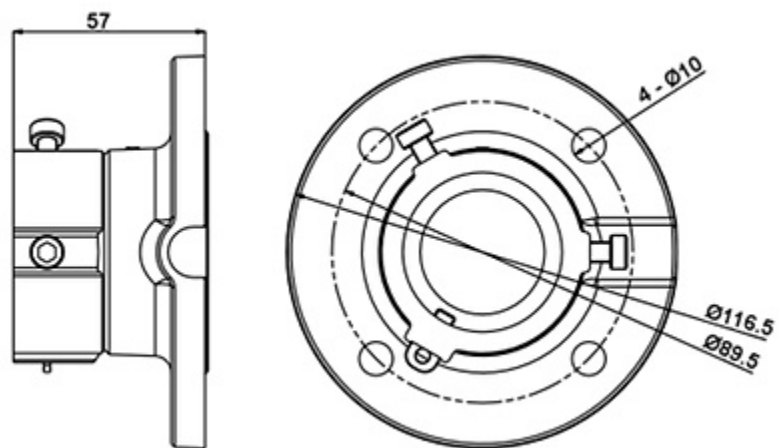

Code: DS-1663ZJ

CAMERA CEILING BRACKET **DS-1663ZJ** Hikvision

Net: **95.00 PLN** Gross: **116.85 PLN**

Ceiling bracket for cameras. Bracket has cable entry.

SPECIFICATION

Neck diameter:	Ø 47 mm
Suitable for cameras:	Hikvision - Speed Dome
Material:	Aluminum
Color:	White
Distance from mounting surface:	57 mm
Weight:	0.38 kg
Dimensions:	Ø 116.5 x 57 mm
Manufacturer / Brand:	Hikvision
SAP Code:	302700215
Guarantee:	3 years

PRESENTATION

View of the ceiling mounting side:

Camera mounting side view:

Dimensions:

In the kit: