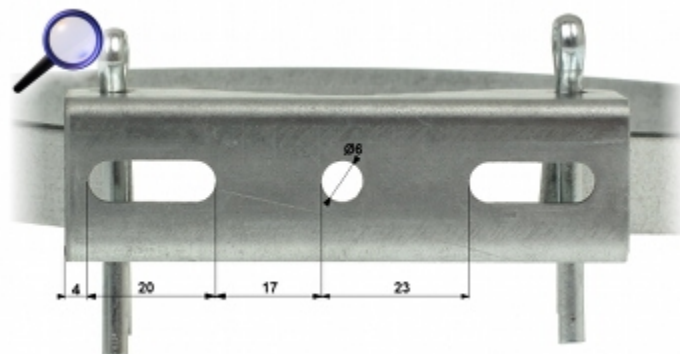

Code: BRU-2

POLE MOUNT **BRU-2**

Net: **2.66 USD** Gross: **3.27 USD**

Steel, galvanized mount intended for mounting camera housing bracket on a pole.

SPECIFICATION

Material:	Steel galvanized
Pole diameters range:	Ø 90 ... Ø 150 mm
Strip length:	2 m (total)
Strip width:	16 mm
Strip thickness:	0.4 mm
Support:	TP-207, BR-260H, BR300TP
Main features:	<ul style="list-style-type: none">• The mounting with the steel strips• In the kit - Screws Ø 5 mm, Thread length : 10 mm
Weight:	0.34 kg
Manufacturer / Brand:	DELTA
Guarantee:	3 years

PRESENTATION

The correct mounting of the strip:

DELTA-OPTI Monika Matysiak; <https://www.delta.poznan.pl>
POL; 60-713 Poznań; Graniczna 10
e-mail: delta-opti@delta.poznan.pl; tel: +(48) 61 864 69 60

The single clamp holes distance: