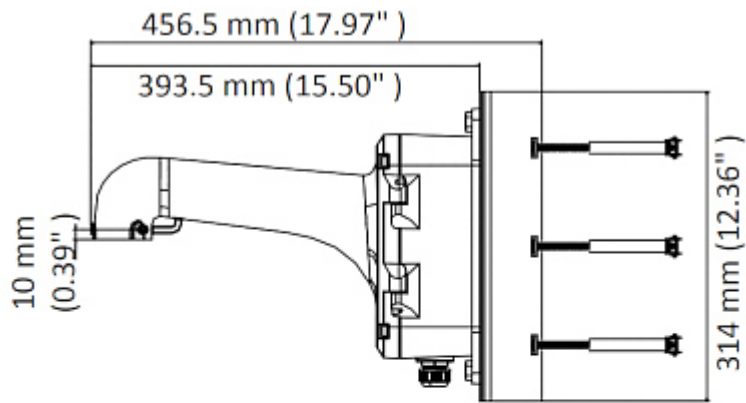

### SPECIFICATION

Suitable for cameras:	Hikvision
Bearing capacity:	max. 10 kg
Material:	Aluminum alloy + Steel
Color:	White
Weight:	6.4 kg
Dimensions:	457 x 314 x 195 mm
Manufacturer / Brand:	Hikvision
SAP Code:	302701642
Guarantee:	<b>3 years</b>

### PRESENTATION

Side view:

Internal view:

Bottom view:

Mounting side view:

Dimensions:

DELTA-OPTI Monika Matysiak; <https://www.delta.poznan.pl>  
POL; 60-713 Poznań; Graniczna 10  
e-mail: delta-opti@delta.poznan.pl; tel: +(48) 61 864 69 60

In the kit:

**PACKAGE**

Dimensions (L x W x H): 0x0x0 mm	Gross Weight: 0 kg
----------------------------------	--------------------