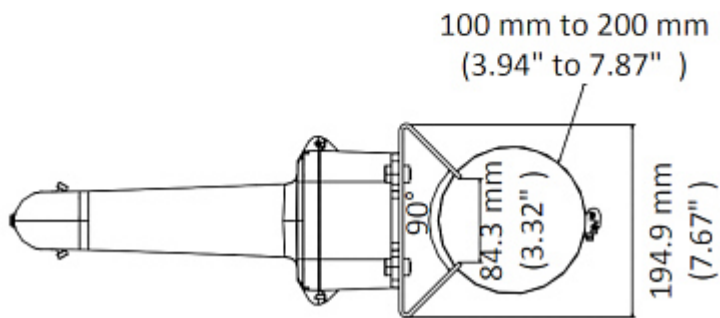

### SPECIFICATION

Suitable for cameras:	Hikvision
Bearing capacity:	max. 10 kg
Material:	Aluminum alloy + Steel
Color:	White
Weight:	6.4 kg
Dimensions:	457 x 314 x 195 mm
Manufacturer / Brand:	Hikvision
SAP Code:	302701642
Guarantee:	<b>3 years</b>

### PRESENTATION

Side view:

Internal view:

Bottom view:

Mounting side view:

Dimensions:

DELTA-OPTI Monika Matysiak; <https://www.delta.poznan.pl>  
POL; 60-713 Poznań; Graniczna 10  
e-mail: delta-opti@delta.poznan.pl; tel: +(48) 61 864 69 60

In the kit:

**PACKAGE**

Dimensions (L x W x H): 0x0x0 mm	Gross Weight: 0 kg
----------------------------------	--------------------