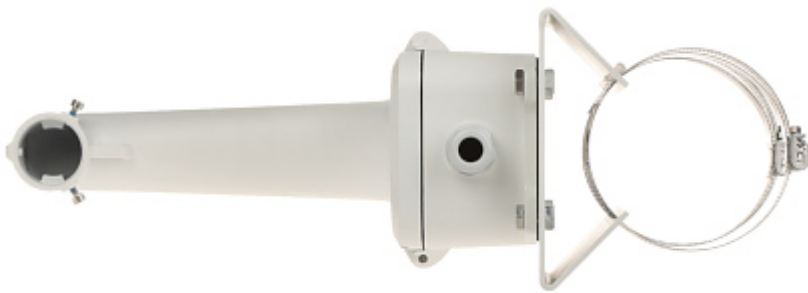

Mounting side view: