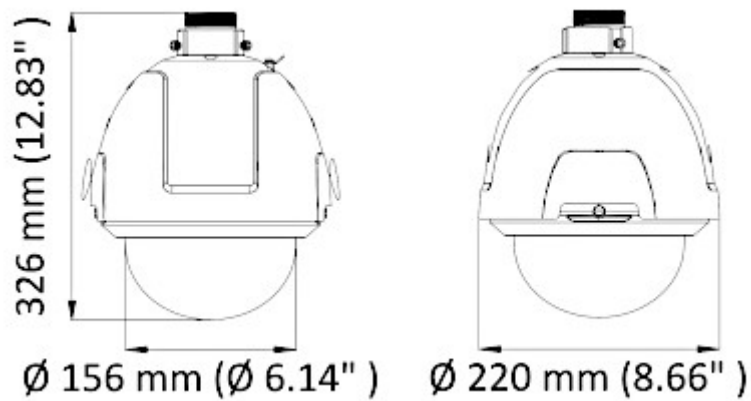

SPECIFICATION

Standard:	AHD, HD-CVI, HD-TVI, PAL
Sensor:	1/2.8 " Progressive Scan CMOS
Matrix size:	2.1 Mpx
Resolution:	AHD / HD-CVI / HD-TVI : 1920 x 1080 - 1080p CVBS : 960 x 576 - 960H
Range of IR illumination:	—
Lens:	4.8 ... 153 mm
View angle:	• 56 ° ... 2 ° (manufacturer data) • 55 ° ... 2.6 ° (our tests result)
Optical zoom:	x 32
Digital zoom:	x 16
Rotation speed depending on ZOOM level:	✓
Horizontal rotation range:	360 ° continuous
Vertical rotation range:	-15 ° ... 90 °
Rotation speed (manual control):	0.1 °/s ... 250 °/s (horizontal) , 0.1 °/s ... 150 °/s (vertical)

Connectors view:

Connectors description:

Camera dimensions:

In the kit:

OUR TESTS

HD-TVI:

Camera image at artificial illumination (about 30Lux):

DELTA-OPTI Monika Matysiak; <https://www.delta.poznan.pl>
POL; 60-713 Poznań; Graniczna 10
e-mail: delta-opti@delta.poznan.pl; tel: +(48) 61 864 69 60