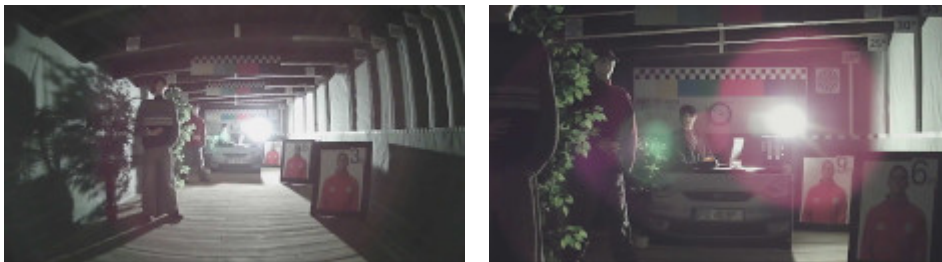

## PRESENTATION

Front view:

Side view:

Mounting side view:

View after open the cover:

In the kit:

## OUR TESTS

AHD:

Camera image at artificial illumination (about 30Lux):

Camera image at night conditions with internal built-in IR illuminator on:

Camera image at direct strong light opposite to camera:

HD-CVI:

Camera image at artificial illumination (about 30Lux):

Camera image at night conditions with internal built-in IR illuminator on:

Camera image at direct strong light opposite to camera:

HD-TVI:

Camera image at artificial illumination (about 30Lux):

Camera image at night conditions with internal built-in IR illuminator on:

Camera image at direct strong light opposite to camera: