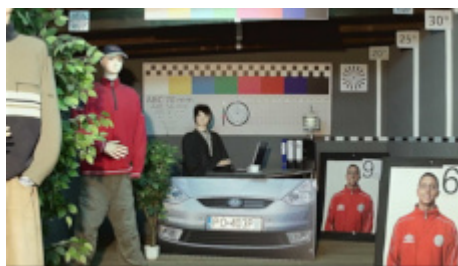

Camera image at night conditions with internal built-in IR illuminator on: