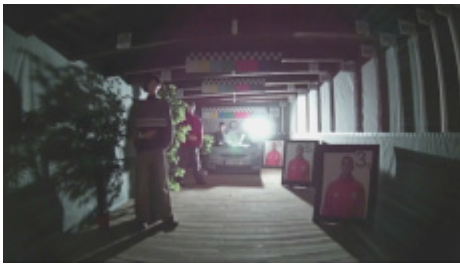

Camera image at direct strong light opposite to camera:

HD-CVI: