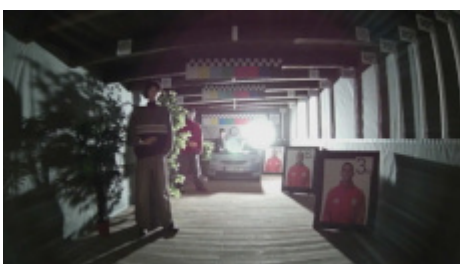

Camera image at direct strong light opposite to camera:

HD-CVI:

Camera image at artificial illumination (about 30Lux):

Camera image at night conditions with internal built-in IR illuminator on:

Camera image at direct strong light opposite to camera: