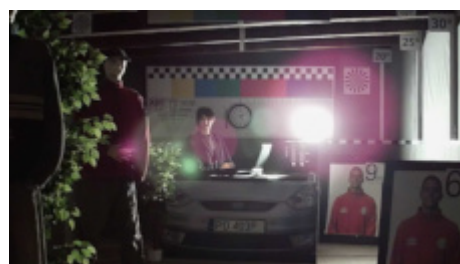

Camera image at direct strong light opposite to camera:

HD-CVI:

Camera image at artificial illumination (about 30Lux):

Camera image at night conditions with internal built-in IR illuminator on:

Camera image at direct strong light opposite to camera: