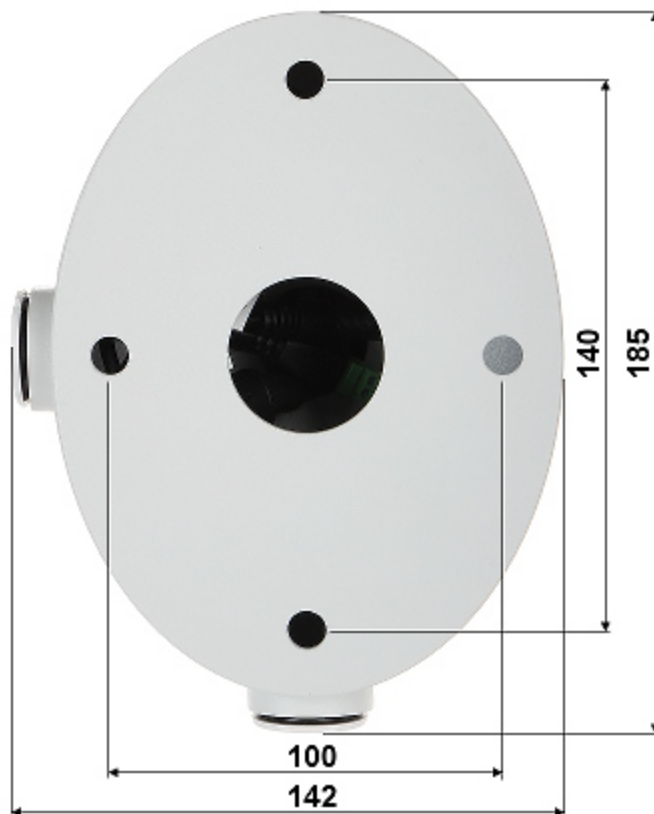

Bracket dimensions:

In the kit: