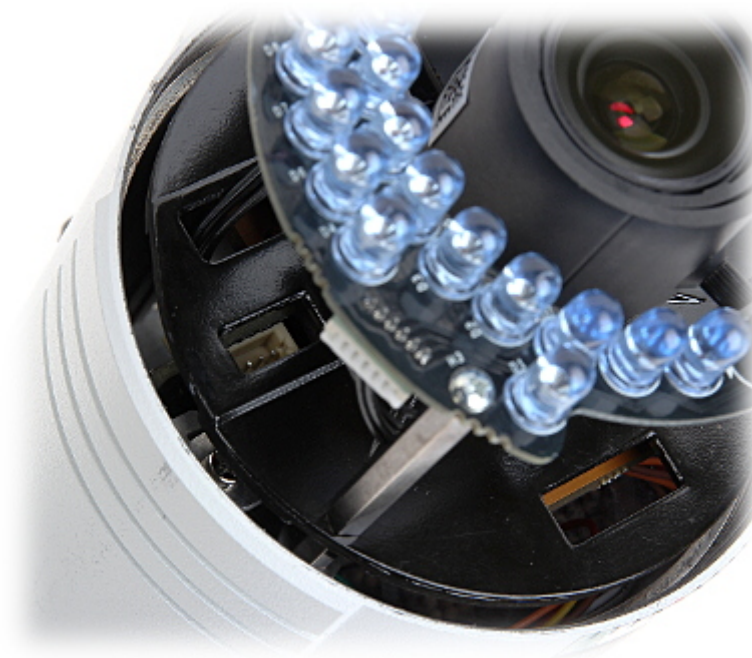

Code: DS-2CD2642FWD-IS(2.8-12mm)

IP CAMERA DS-2CD2642FWD-IS(2.8-12mm) - 4.0 Mpx Hikvision

Net: 355.76 EUR Gross: 437.58 EUR

IP camera with efficient H.264 image compression algorithm for clear and smooth video streaming at maximal resolution of 2688 x 1520 (4.0 MPx). Due to above it is perfect solution for surveillance systems requiring persons or vehicles recognition. PoE powering possibility, compatible with the 802.3af standard makes the device more universal and easier to install. Camera is according to IP67 Index of Protection norm.

Memory card slot:

Camera connectors:

Camera and bracket dimensions:

In the kit:

OUR TESTS

Camera image at artificial illumination (about 30Lux):

Camera image at night conditions with internal built-in IR illuminator on: