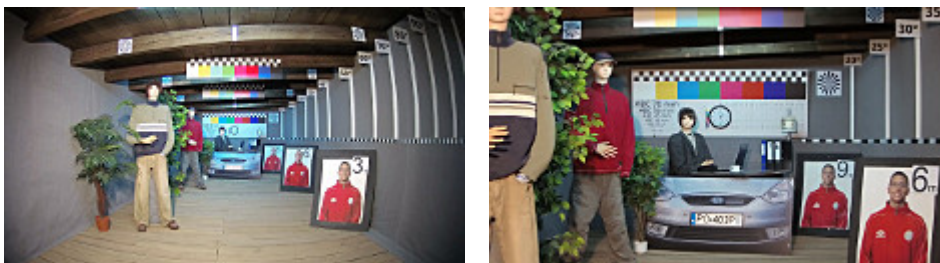

Memory card slot:

Camera connectors:

Camera and bracket dimensions:

In the kit:

OUR TESTS

Camera image at artificial illumination (about 30Lux):

Camera image at night conditions with internal built-in IR illuminator on: