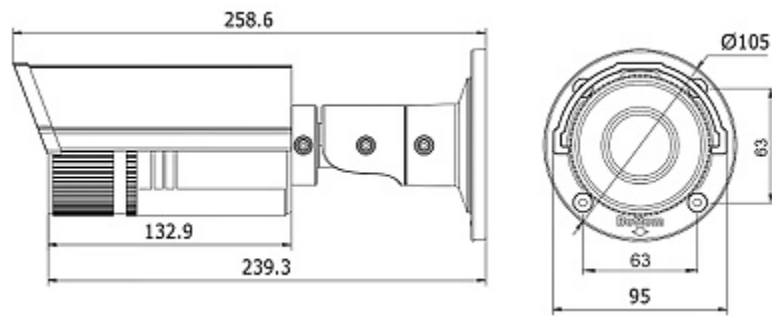

Memory card slot:

Camera connectors:

Camera and bracket dimensions:

In the kit:

OUR TESTS

Camera image at artificial illumination (about 30Lux):

Camera image at night conditions with internal built-in IR illuminator on: