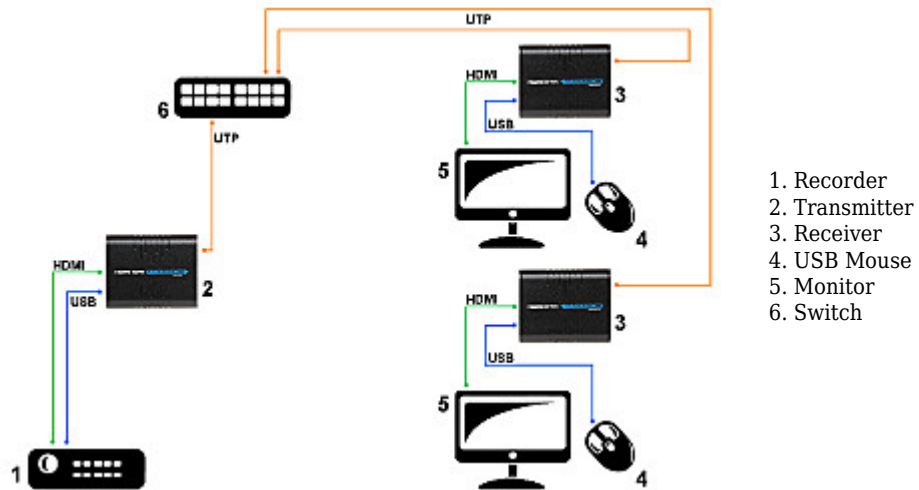

## EXTENDER HDMI+USB-EX-100

Net: 447.06 PLN Gross: 549.88 PLN

Device allows to send High Definition signal to the TV-Set receiver equipped with HDMI connector via UTP Cat. 5e, 6 cable. Extender also allows to extend an USB 2.0 port, eg. in order to control the recorder using the mouse. To TV set you need connect only one UTP cable, what makes installation easy and improve aesthetic quality of installation.

### SPECIFICATION

Supported HDMI resolutions:	480i, 480p, 576i, 576p, 720p, 1080i, 1080p
Maximal transmission range:	100 m UTP cat. 5e, 6
Max. number of receivers working in the same time:	253
Main features:	<ul style="list-style-type: none"><li>• Extender also allows to extend an USB 2.0 port, eg. in order to control the recorder using the mouse</li><li>• The devices do not require direct connection, they also operate via the LAN network</li><li>• Audio transmission via network</li></ul>
Main features:	<ul style="list-style-type: none"><li>• The need for a separate power supply for the transmitter and receiver</li></ul>
Power supply:	2 x 5 V DC / 1 A (power adapter included)
Operation temp:	-10 °C ... 60 °C
Permissible relative humidity:	0 % ... 90 % (non-condensing)
Weight:	0.168 kg
Dimensions:	110 x 89 x 26 mm - Transmitter or receiver dimensions
Guarantee:	2 years

Top view:

Connection schematic diagram:

In the kit: