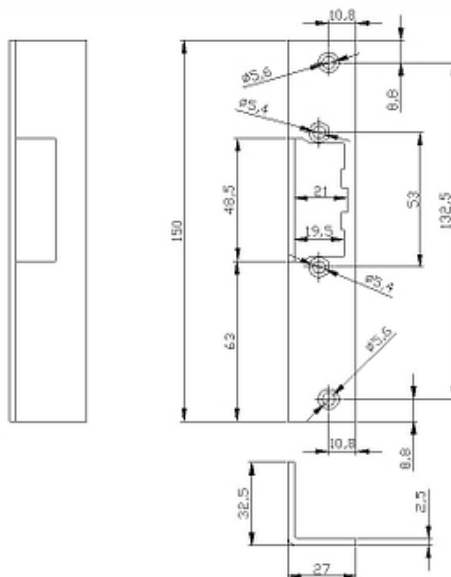

Code: SZZ-3

FACE PLATE **SZZ-3**

Net: 1.89 USD Gross: 2.32 USD

Angular, short plate adapted for right-hand door. However, its construction allows to mount this plate to left-hand door. Plate is powder-painted, color: light steel.

SPECIFICATION

Application:	Adapted for left- and right-hand door
Weight:	0.13 kg
Dimensions:	32.5 x 150 x 27 mm Plate thickness 2.5 mm
Guarantee:	2 years

PRESENTATION

Dimensions:

Determination of the left- and right side doors: