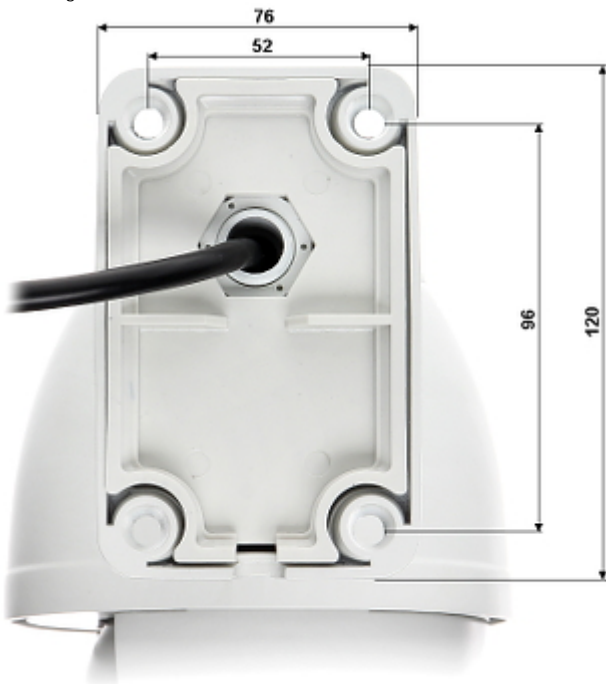

## SPECIFICATION

Standard:	AHD
Sensor:	1/3 " Sony CMOS IMX238
Matrix size:	1.3 Mpx
Resolution:	1280 x 720 - 720p, AHD-M
Range of IR illumination:	50 m
IR illuminator power adjustment:	Automatic
Lens:	5.13 ... 46.3 mm
View angle:	50 ° ... 5.9 ° (manufacturer data) 34 ° ... 5.1 ° (our tests result)
Optical zoom:	x 10
Digital zoom:	x 16
Rotation speed depending on ZOOM level:	✓
Horizontal rotation range:	360 ° continuous
Vertical rotation range:	-3 ° ... 90 °
Rotation speed (manual control):	0.02 °/s ... 200 °/s (horizontal) , 0.02 °/s ... 75 °/s (vertical)
PTZ control:	Via interface RS-485
Protocols:	Pelco-D, Pelco-P
S/N ratio:	> 50 dB
Video output:	1 Vpp 75 Ω, AHD
Number of presets:	220

DELTA-OPTI Monika Matysiak; <https://www.delta.poznan.pl>  
POL; 60-713 Poznań; Graniczna 10  
e-mail: delta-opti@delta.poznan.pl; tel: +(48) 61 864 69 60

Route settings:	3
Horizontal scan:	✓
Park action:	Call the set function (tour, scan, etc.) after specified dwell time
Main features:	<ul style="list-style-type: none"> <li>• ICR - Movable InfraRed filter</li> <li>• 3D-DNR - Digital Noise Reduction</li> <li>• IR illuminator optimization</li> <li>• Privacy zones</li> <li>• BLC - Back Light Compensation</li> <li>• Auto White Balance</li> </ul>
OSD menu:	✓
Vandal-proof:	✓
"Index of Protection":	IP66
Power supply:	12 V DC / 1300 mA
Housing:	Metal
Color:	White
Operation temp:	-40 °C ... 50 °C
Weight:	2.04 kg
Dimensions:	237 x 208 x 143 mm
Supported languages:	English
Guarantee:	2 years

## PRESENTATION

Small dimensions camera:

Mounting dimensions:

Camera connectors:

In the kit:

## OUR TESTS

Camera image at artificial illumination (about 30Lux):

Camera image at night conditions with internal built-in IR illuminator on:

Camera image at direct strong light opposite to camera:

DELTA-OPTI Monika Matysiak; <https://www.delta.poznan.pl>  
POL; 60-713 Poznań; Graniczna 10  
e-mail: [delta-opti@delta.poznan.pl](mailto:delta-opti@delta.poznan.pl); tel: +(48) 61 864 69 60