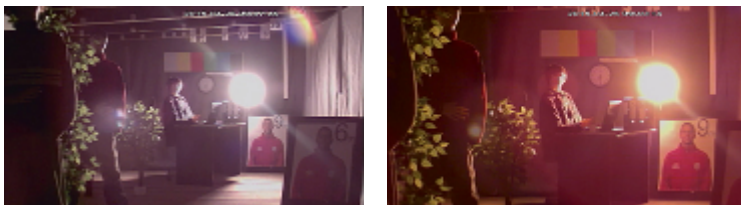

## OUR TESTS

Camera image at artificial illumination (about 30Lux):

Camera image at night conditions with internal built-in IR illuminator on:

Camera image at direct strong light opposite to camera:

DELTA-OPTI Monika Matysiak; <https://www.delta.poznan.pl>  
POL; 60-713 Poznań; Graniczna 10  
e-mail: [delta-opti@delta.poznan.pl](mailto:delta-opti@delta.poznan.pl); tel: +(48) 61 864 69 60