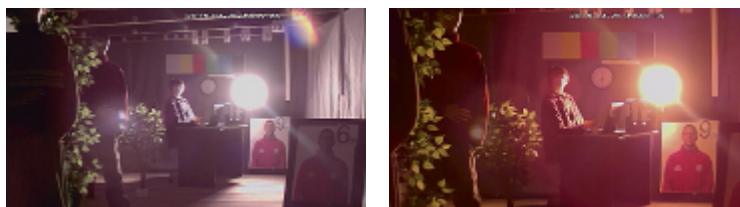

## OUR TESTS

Camera image at artificial illumination (about 30Lux):

Camera image at night conditions with internal built-in IR illuminator on:

Camera image at direct strong light opposite to camera:

DELTA-OPTI Monika Matysiak; <https://www.delta.poznan.pl>  
POL; 60-713 Poznań; Graniczna 10  
e-mail: [delta-opti@delta.poznan.pl](mailto:delta-opti@delta.poznan.pl); tel: +(48) 61 864 69 60