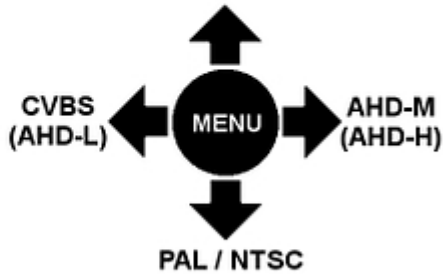

SPECIFICATION

Standard:	AHD / PAL
Sensor:	1/4 " OmniVision OV9712S CMOS
Digital Image Processor:	Nextchip NVP2431H
Matrix size:	1.0 Mpx
Resolution:	1280 x 720 - 720p AHD-M , 960 x 576 - 960H PAL
Range of IR illumination:	30 m
IR illuminator power adjustment:	Automatic
Lens:	2.8 ... 12 mm, 2 Mpx
View angle:	• 65 ° ... 17 ° (manufacturer data) • 70 ° ... 25 ° (our tests result)
S/N ratio:	> 50 dB
Video output:	1 Vpp 75 Ω, AHD / PAL - selectable by switch
Main features:	<ul style="list-style-type: none">• ICR - Movable InfraRed filter• Sense-UP - (Slow Shutter) - Increase the sensor sensitivity max. x 30• D-WDR - Wide Dynamic Range• DNR - Digital Noise Reduction• F-DNR (Defog) - Reduction of image noise caused by precipitation• Motion Detection - max. 4 zones• Privacy zones - max. 4• BLC - configurable Back Light Compensation• HSBLC - High Light Compensation (spot)• Mirror - Mirror image• image "freeze"• Sharpness - sharper image outlines• Monitor type correction - LCD/CRT

PRESENTATION

Camera is out from clamping ring (the OSD menu controller visible):

Mounting side view:

The appropriate signal format selection is done by tilting and holding the joystick for 5 s without entering to the OSD menu. Changing the signal to the NTSC in the camera causes loss of image in connected AHD recorder:

Configuration

- 1) Turn on the power
 - 2) Move the joystick left or right, setting the appropriate resolution
 - 3) Move the joystick down by 5 s, setting the PAL / NTSC
- The PAL and NTSC standard is set regardless of the resolution.