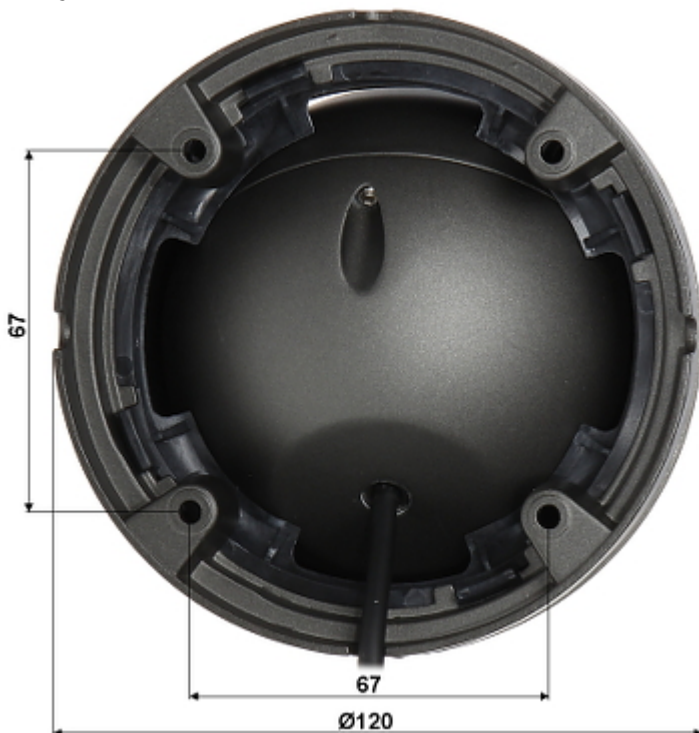

PRESENTATION

Camera is out from clamping ring (the OSD menu controller visible):

Mounting side view:

The appropriate signal format selection is done by tilting and holding the joystick for 5 s without entering to the OSD menu. Changing the signal to the NTSC in the camera causes loss of image in connected AHD recorder: