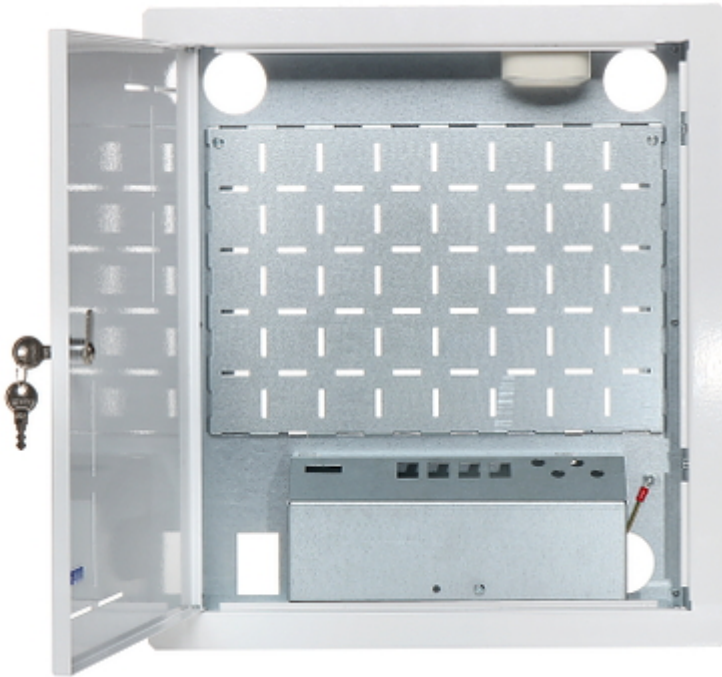

Internal view:

Mounting side view: