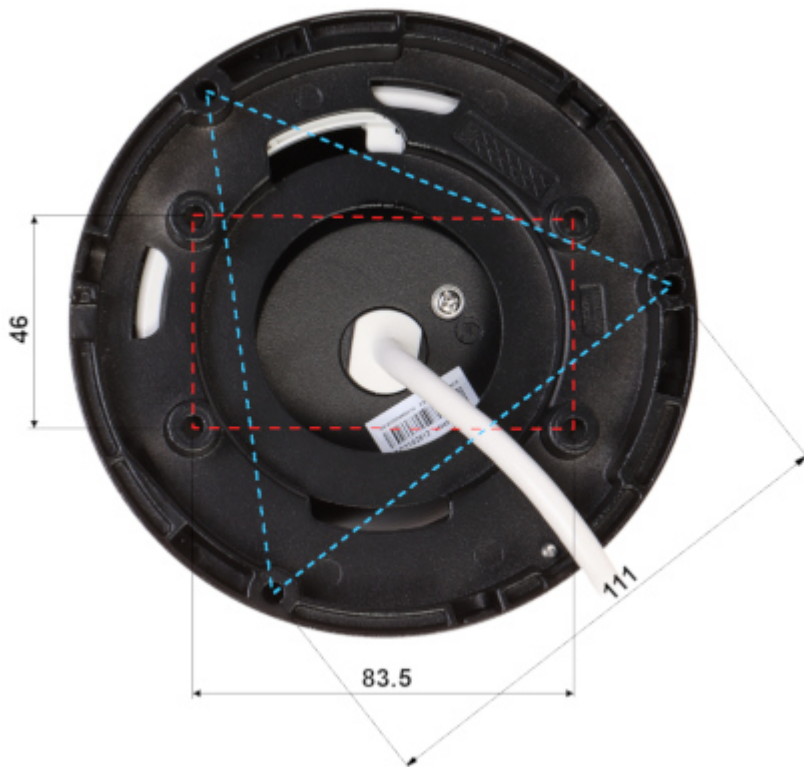

Mounting side view:

Camera dimensions:

In the kit:

PACKAGE

Dimensions (L x W x H): 0x0x0 mm	Gross Weight: 0 kg
----------------------------------	--------------------