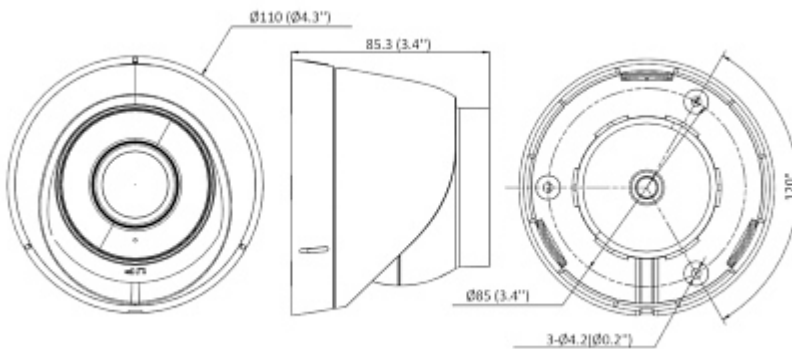

PRESENTATION

Camera is out from clamping ring:

DELTA-OPTI Monika Matysiak; <https://www.delta.poznan.pl>
 POL; 60-713 Poznań; Graniczna 10
 e-mail: delta-opti@delta.poznan.pl; tel: +(48) 61 864 69 60

Mounting side view:

Camera dimensions:

In the kit:

OUR TESTS

Camera image at artificial illumination (about 30Lux):

Camera image at night conditions with internal built-in IR illuminator on:

Camera image at direct strong light opposite to camera:

PACKAGE

Dimensions (L x W x H): 0x0x0 mm	Gross Weight: 0 kg
----------------------------------	--------------------