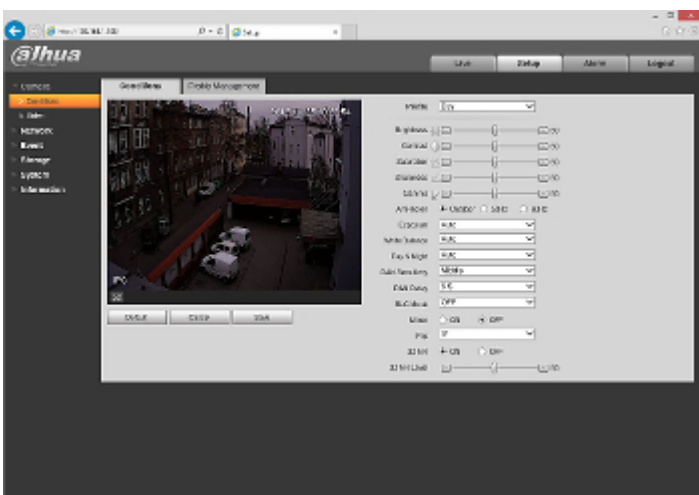

Mounting dimensions:

See how to initialize DAHUA cameras:

:
In the kit:

Example captures of device interface:

OUR TESTS

Camera image at artificial illumination (about 30Lux):

Camera image at night conditions with internal built-in IR illuminator on: