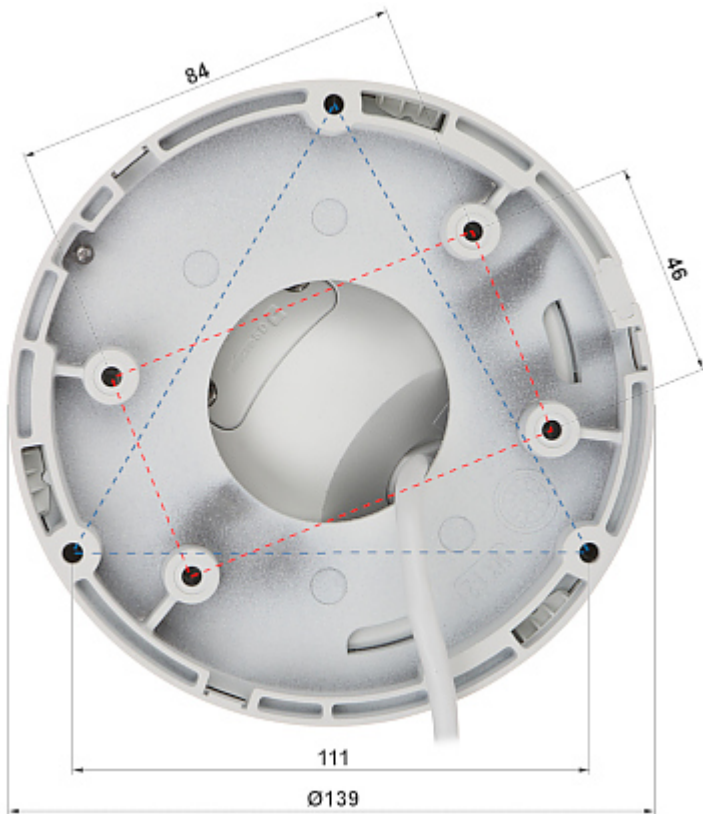

PRESENTATION

Camera is out from clamping ring:

Memory card slot and "Reset" button:

Camera connectors:

Mounting side view:

In the kit:

OUR TESTS

Camera image at artificial illumination (about 30Lux):

Camera image at direct strong light opposite to camera:

PACKAGE

Dimensions (L x W x H): 0x0x0 mm	Gross Weight: 0 kg
----------------------------------	--------------------