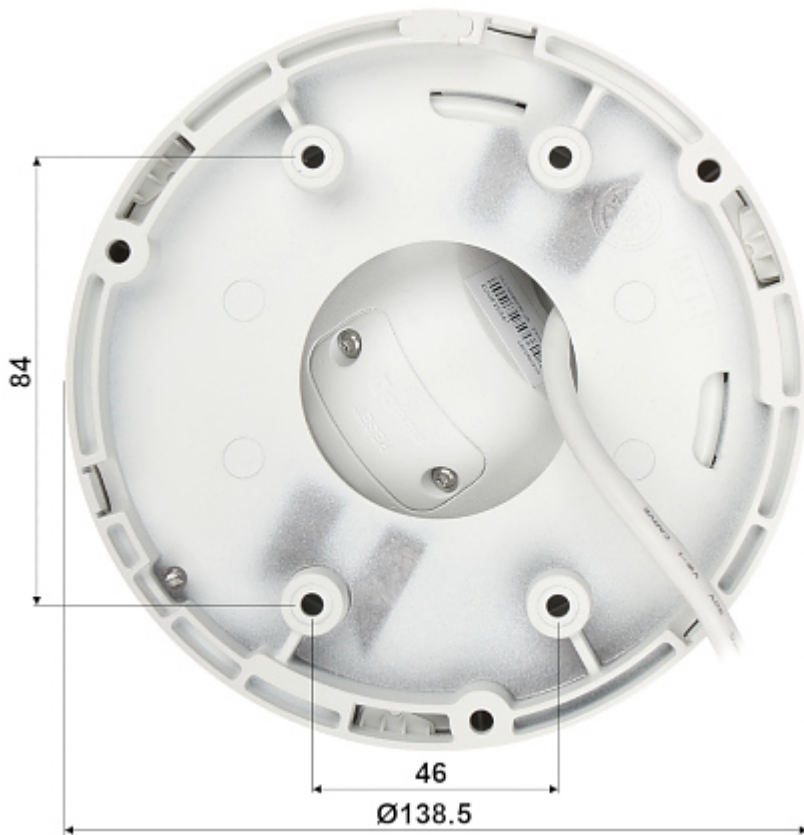

Code: DS-2CD2385FWD-I(B)(2.8mm)

## PRESENTATION

Camera is out from clamping ring:

RESET button:

Dimensions:

In the kit: