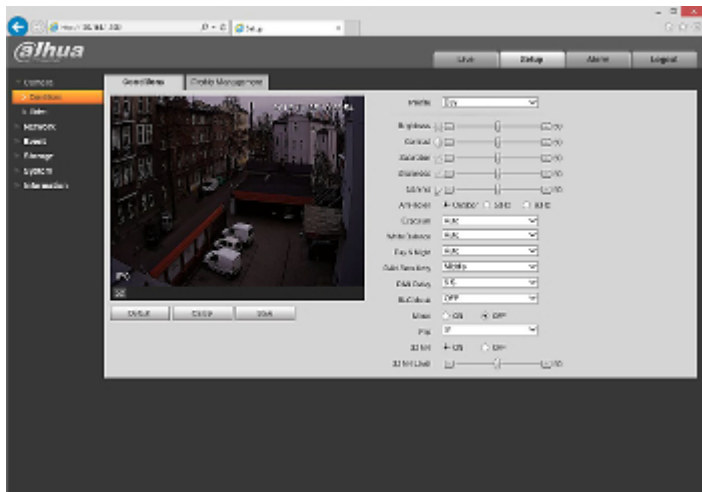

PRESENTATION

Camera is out from clamping ring:

Mounting side view:

DELTA-OPTI Monika Matysiak; <https://www.delta.poznan.pl>
 POL; 60-713 Poznań; Graniczna 10
 e-mail: delta-opti@delta.poznan.pl; tel: +(48) 61 864 69 60

In the kit:

Example captures of device interface:

See the ability of operation in imou cloud:

:

OUR TESTS

Camera image at artificial illumination (about 30Lux):

Camera image at night conditions with internal built-in IR illuminator on: