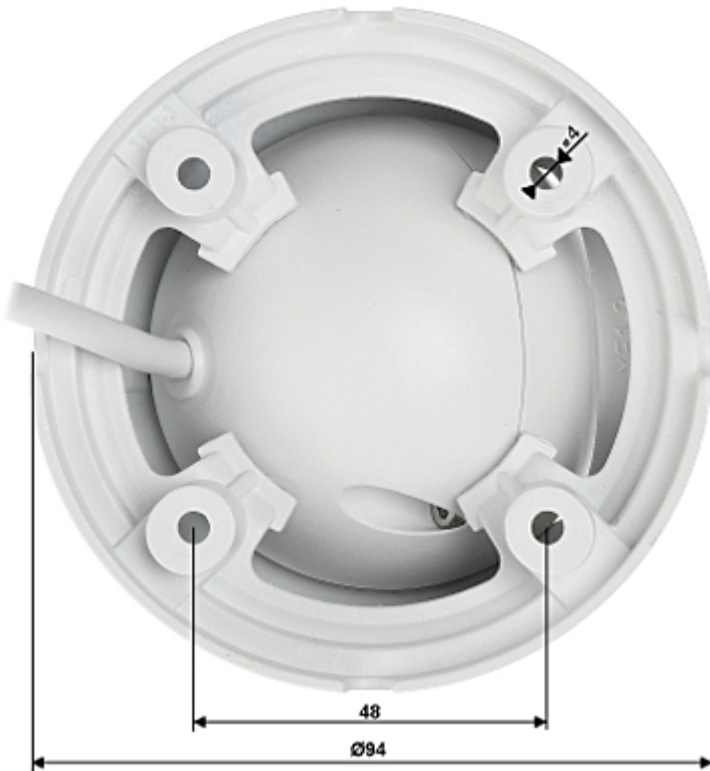

DELTA-OPTI Monika Matysiak; <https://www.delta.poznan.pl>
POL; 60-713 Poznań; Graniczna 10
e-mail: delta-opti@delta.poznan.pl; tel: +(48) 61 864 69 60

Network protocols:	HTTP, HTTPS, TCP, ARP, RTSP, RTP, UDP, SMTP, FTP, DHCP, DNS, DDNS, PPPoE, IPv4/IPv6, QoS, UPnP, NTP, Bonjour, IEEE 802.1x, Multicast, ICMP, IGMP, SNMP
WEB Server:	Built-in
Max. number of on-line users:	20
ONVIF:	2.42
Main features:	<ul style="list-style-type: none"> • 3D-DNR - Digital Noise Reduction • WDR - 120 dB - Wide Dynamic Range • BLC/HLC - Back Light / High Light Compensation • Possibility to change the resolution, quality and bit rate • Configurable Privacy Zones • Mirror - Mirror image • IVS analysis : crossing the line (tripwire), intrusion, scene changing, abandoned/missing object, face detection
Mobile phones support:	Port no.: 37777 or access by a cloud (P2P) <ul style="list-style-type: none"> • Android: Free application DMSS, Android: Free application IMOU • iOS (iPhone): Free application DMSS, iOS (iPhone): Free application IMOU
Color:	White
Vandal-proof:	✓
Power supply:	<ul style="list-style-type: none"> • PoE (802.3af), • 12 V DC / 370 mA
Housing:	Dome, Metal
"Index of Protection":	IP67
Dimensions:	Ø 94 x 80 mm
Weight:	0.30 kg
Supported languages:	English
Manufacturer / Brand:	DAHUA
Guarantee:	3 years

PRESENTATION

Camera is out from clamping ring:

Mounting side view:

DELTA-OPTI Monika Matysiak; <https://www.delta.poznan.pl>
 POL; 60-713 Poznań; Graniczna 10
 e-mail: delta-opti@delta.poznan.pl; tel: +(48) 61 864 69 60

In the kit:

Example captures of device interface:

See the ability of operation in imou cloud:

:

OUR TESTS

Camera image at artificial illumination (about 30Lux):

Camera image at night conditions with internal built-in IR illuminator on:

Dimensions (L x W x H): 0x0x0 mm	Gross Weight: 0 kg
----------------------------------	--------------------