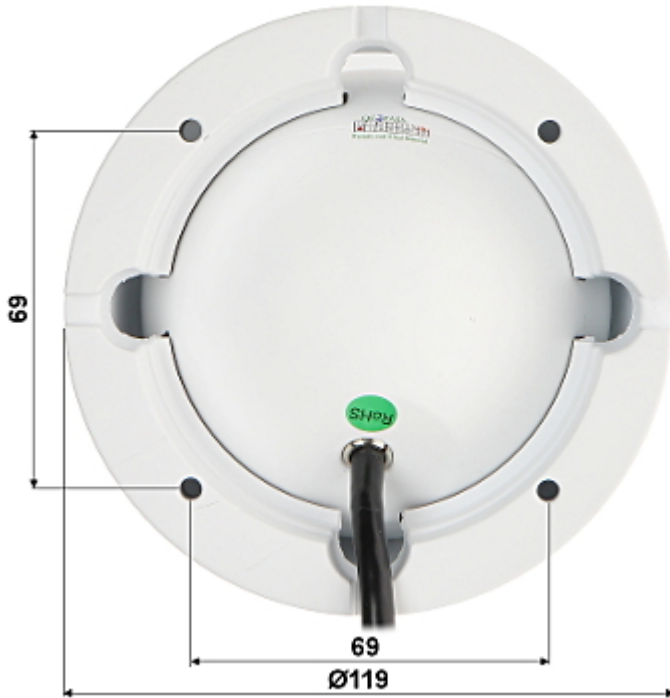

See how you can power the camera in PoE standard:

1. SWITCH PoE
2. POE-802.3AF/C
3. IP Camera
4. Ethernet
5. Ethernet + PoE

In the kit:

Package: