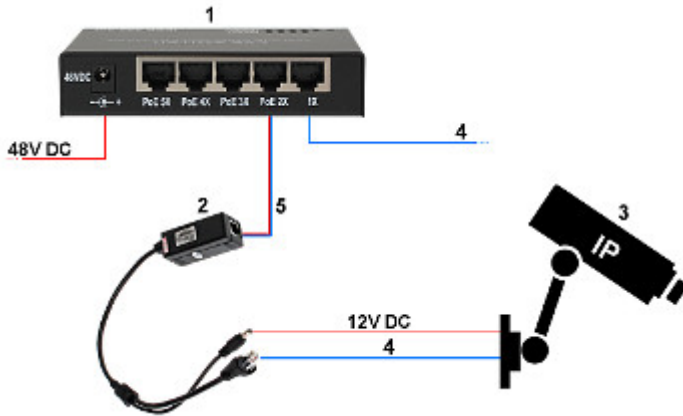

DELTA-OPTI Monika Matysiak; <https://www.delta.poznan.pl>
POL; 60-713 Poznań; Graniczna 10
e-mail: delta-opti@delta.poznan.pl; tel: +(48) 61 864 69 60

Max. number of on-line users:	10
RS-485 interface:	—
Mobile phones support:	Port 5800 • Android: Free application Fseye • iOS: Free application Fseye
Default admin user / password:	admin / (null)
Default IP address:	192.168.1.188
Web browser access ports:	80, 554, 1935
PC client access ports:	5050, 5051, 5052
WEB Server:	Built-in
Mobile client access ports:	5800
Max. number of on-line users:	10
Port ONVIF:	80
RTSP URL:	rtsp://ip_address:554/ch01.264 - Main stream rtsp://ip_address:554/ch01_sub.264 - Sub stream
Main features:	<ul style="list-style-type: none"> • Possibility to change the resolution, quality and bit rate • D-WDR - Wide Dynamic Range • 3D-DNR - Digital Noise Reduction • Motion Detection • Privacy zones - max. 4 • Mirror - Mirror image • Time mark and image description • Configurable: brightness, contrast, saturation • Sharpness - sharper image outlines • Day/Night mode - configurable • Possibility to add different privileges to the users
Vandal-proof:	—
Power supply:	12 V DC / 300 mA
Housing:	Dome - Metal
Color:	White
"Index of Protection":	IP65
Operation temp:	-10 °C ... 55 °C
Weight:	0.616 kg
Dimensions:	Ø 119 x 95 mm
Supported languages:	English, Polish
Manufacturer / Brand:	GEMINI TECHNOLOGY
Guarantee:	2 years

PRESENTATION

Camera is out from clamping ring:

Mounting side view:

See how you can power the camera in PoE standard:

- 1. SWITCH PoE
- 2. POE-802.3AF/C
- 3. IP Camera
- 4. Ethernet
- 5. Ethernet + PoE

In the kit:

Package:

OUR TESTS

Camera image at artificial illumination (about 30Lux):

Camera image at night conditions with internal built-in IR illuminator on:

Camera image at direct strong light opposite to camera: