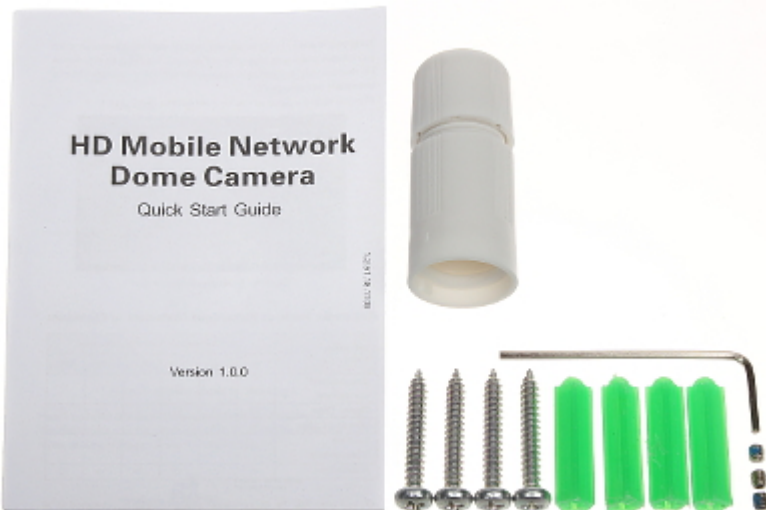

Mounting side view:

In the kit:

OUR TESTS