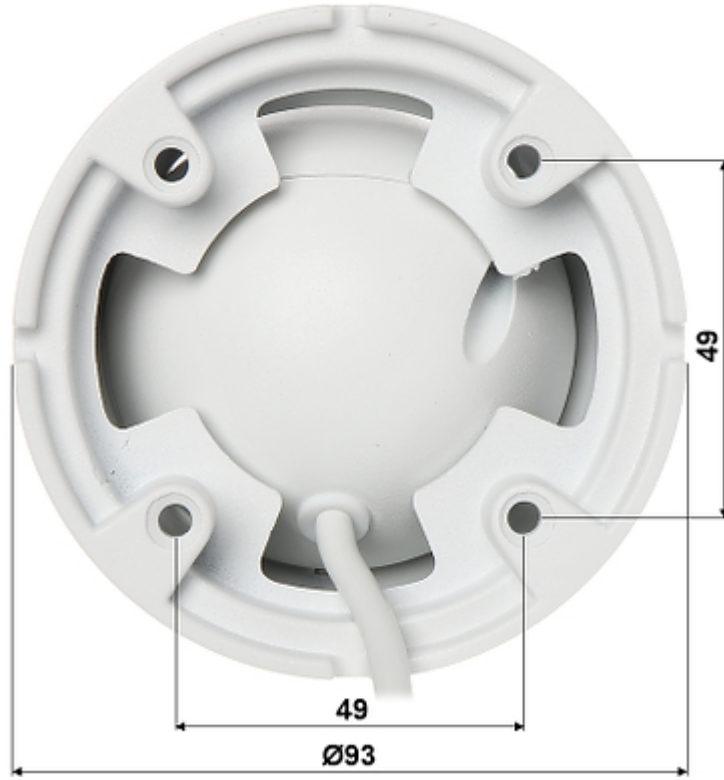

DELTA-OPTI Monika Matysiak; <https://www.delta.poznan.pl>  
POL; 60-713 Poznań; Graniczna 10  
e-mail: [delta-opti@delta.poznan.pl](mailto:delta-opti@delta.poznan.pl); tel: +(48) 61 864 69 60

Network protocols:	IPv4/IPv6, HTTP, HTTPS, SSL, TCP/IP, UDP, UPnP, ICMP, IGMP, SNMP, RTSP, RTP, SMTP, NTP, DHCP, DNS, PPPOE, DDNS, FTP, IP Filter, QoS, Bonjour
WEB Server:	Built-in
Max. number of on-line users:	20
ONVIF:	2.42
Main features:	<ul style="list-style-type: none"> <li>• 3D-DNR - Digital Noise Reduction</li> <li>• D-WDR - Wide Dynamic Range</li> <li>• BLC/HLC - Back Light / High Light Compensation</li> <li>• Possibility to change the resolution, quality and bit rate</li> <li>• Motion Detection</li> <li>• Configurable Privacy Zones</li> <li>• D-ZOOM - Digital Zoom</li> <li>• Mirror - Mirror image</li> </ul>
Mobile phones support:	Port no.: 37777 or access by a cloud (P2P) <ul style="list-style-type: none"> <li>• Android: Free application <a href="#">DMSS</a></li> <li>• iOS (iPhone): Free application <a href="#">DMSS</a></li> </ul>
Default admin user / password:	admin / admin
Default IP address:	192.168.1.108
Web browser access ports:	80, 37777
PC client access ports:	37777
Mobile client access ports:	37777
Port ONVIF:	80
RTSP URL:	rtsp://admin:hasło@192.168.1.108:554/cam/realmonitor?channel=1&subtype=0 - Main stream rtsp://admin:hasło@192.168.1.108:554/cam/realmonitor?channel=1&subtype=1 - Sub stream
Power supply:	<ul style="list-style-type: none"> <li>• PoE (802.3af),</li> <li>• 12 V DC / 410 mA</li> </ul>
Power consumption:	≤ 5 W
Housing:	Dome - Metal
Color:	White
Vandal-proof:	—
"Index of Protection":	IP66
Operation temp:	-30 °C ... 60 °C
Weight:	0.344 kg
Dimensions:	Ø 93 x 81 mm
Supported languages:	English, Polish
Manufacturer / Brand:	BCS
Guarantee:	2 years

Mounting side view:

In the kit: