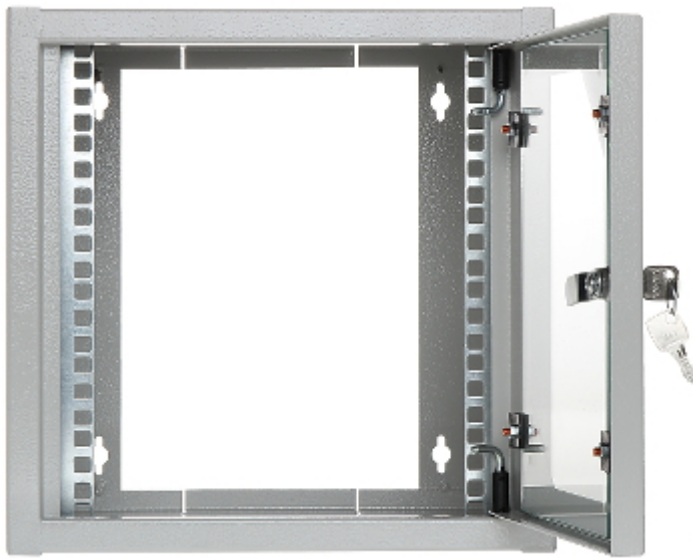

The R10-6U/300 cabinet is suitable for mounting all sorts of devices in standard 10" rack housings.

### SPECIFICATION

Internal width:	10 "
Internal height:	6 U
Internal depth:	235 mm
External width:	320 mm
External height:	287 mm
External depth:	300 mm
Holes for fan coolers:	—
Color:	Light gray
Removable rear panel:	—
Door:	Front: glass
Main features:	<ul style="list-style-type: none"><li>• Cable entries are placed from the top and bottom</li><li>• Possibility to mount the door as left or right</li><li>• Dimensions of the hole in the rear panel : 285 x 200 mm</li><li>• 2 keys included</li></ul>
Weight:	5.78 kg
Guarantee:	2 years

Mounting side view:

**PACKAGE**

Dimensions (L x W x H): 0x0x0 mm	Gross Weight: 0 kg
----------------------------------	--------------------