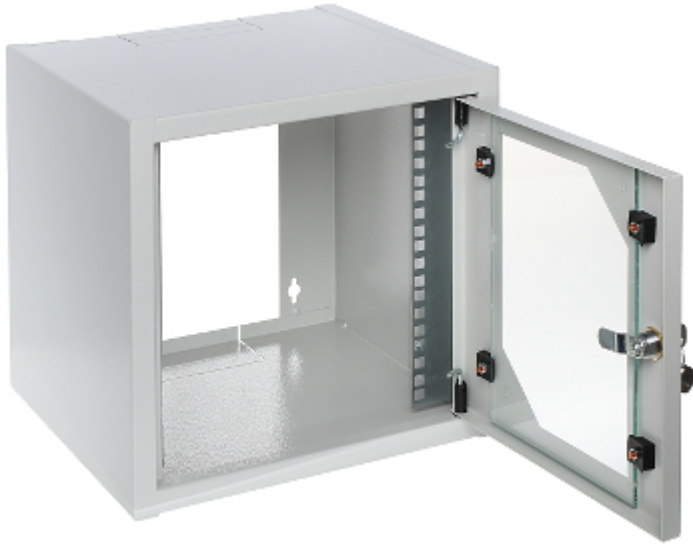

Internal view: