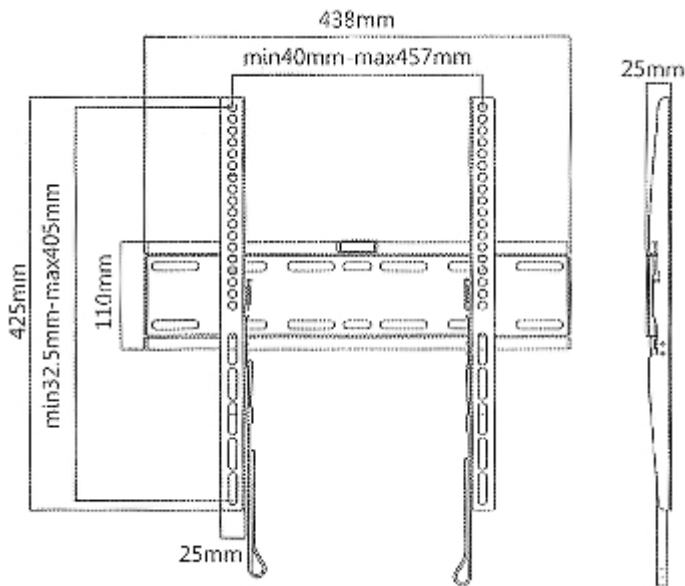

Code: BRATECK-LP41-44F

MONITOR MOUNT **BRATECK-LP41-44F**

Net: 7.66 EUR Gross: 7.66 EUR

The BRATECK-LP41-44F wall mount has been designed to place a modern LCD or plasma monitor/television on a wall. Its maximal load capacity is 50 kg, and the distance between TV/monitor and wall is 25 mm only.

SPECIFICATION

| | |
|---------------------------------|--|
| Mounting standard: | VESA 75, 100, 150, 200x100, 200, 300, 400x200, 400 |
| Screen size range: | 32 " ... 55 " |
| Bearing capacity: | 50 kg |
| Distance from mounting surface: | 25 mm |
| Color: | Black |
| Dimensions: | 438 x 425 x 26 mm |
| Weight: | 0.94 kg |
| Guarantee: | 2 years |

PRESENTATION

Wall mounting side view:

Dimensions:

In the kit:

Package:

PACKAGE

DELTA-OPTI Monika Matysiak; <https://www.delta.poznan.pl>
 POL; 60-713 Poznań; Graniczna 10
 e-mail: delta-opti@delta.poznan.pl; tel: +(48) 61 864 69 60

| | |
|----------------------------------|--------------------|
| Dimensions (L x W x H): 0x0x0 mm | Gross Weight: 0 kg |
|----------------------------------|--------------------|