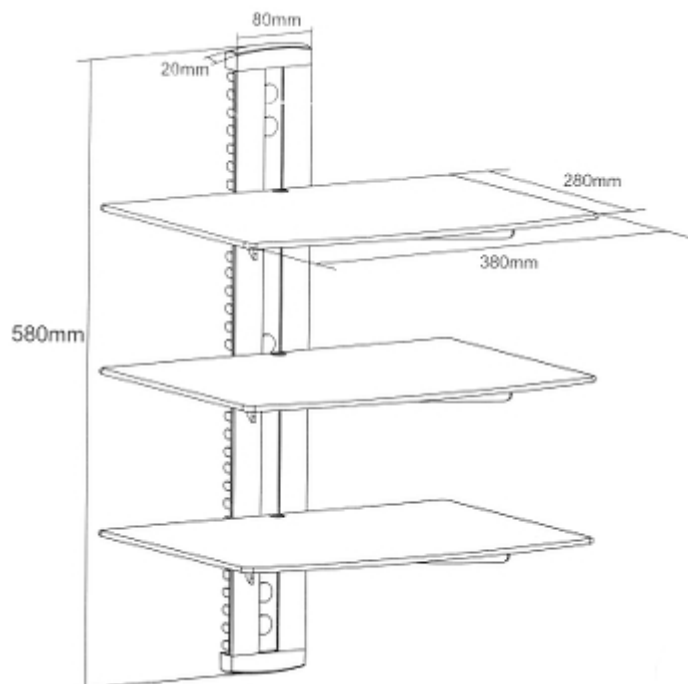

Code: BS-RTV3

MULTIMEDIA SHELF BS-RTV3

Net: 22.09 CHF Gross: 22.09 CHF

The BS-RTV3 shelf is designed to multimedia devices such as: DVD, satellite receiver, etc.

Tempered glass of 5 mm thickness ensures adequate load capacity. The support has been made of aluminum, due to its whole construction the shelf is light, but at the same time very stable. Cable management system allows to hide connecting cables, which improves the aesthetics of installation. The positions of the glass shelves are adjustable.

SPECIFICATION

Number of shelves:	3
Bearing capacity:	3 x 8 kg
Swivel angle adjustment:	—
Color:	Black
Distance from mounting surface:	20 mm
Weight:	5.5 kg
Dimensions:	380 x 280 x 580 mm
Guarantee:	2 years

PRESENTATION

Side view:

DELTA-OPTI Monika Matysiak; <https://www.delta.poznan.pl>
POL; 60-713 Poznań; Graniczna 10
e-mail: delta-opti@delta.poznan.pl; tel: +(48) 61 864 69 60

Mounting side view:

Dimensions:

Example of application:

In the kit:

DELTA-OPTI Monika Matysiak; <https://www.delta.poznan.pl>
POL; 60-713 Poznań; Graniczna 10
e-mail: delta-opti@delta.poznan.pl; tel: +(48) 61 864 69 60

PACKAGE

Dimensions (L x W x H): 0x0x0 mm	Gross Weight: 0 kg
----------------------------------	--------------------