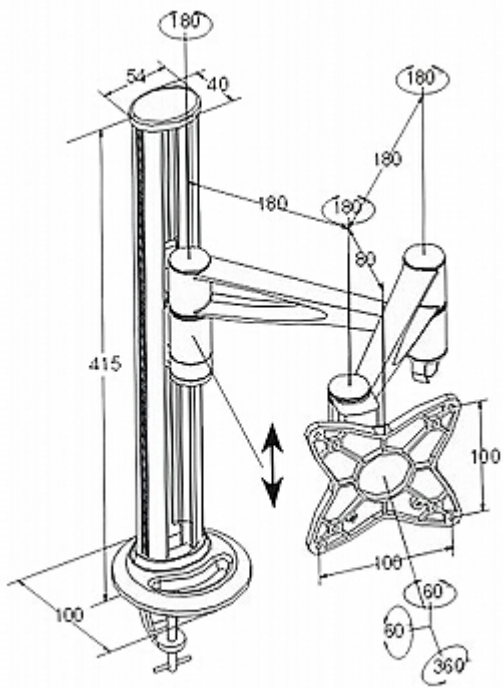

SPECIFICATION

Mounting standard:	VESA 75x75, 100x100
Screen size range:	15 " ... 23 "
Bearing capacity:	15 kg
Color:	Black
Tilt adjustment:	-30 ° ... 30 °
Horizontal rotation:	180 °
Rotation in the plane of the screen:	180 °
Dimensions:	440 x 415 x 100 mm
Weight:	1.77 kg
Guarantee:	2 years

PRESENTATION

DELTA-OPTI Monika Matysiak; <https://www.delta.poznan.pl>
POL; 60-713 Poznań; Graniczna 10
e-mail: delta-opti@delta.poznan.pl; tel: +(48) 61 864 69 60

Dimensions:

In the kit:

PACKAGE

Dimensions (L x W x H): 0x0x0 mm	Gross Weight: 0 kg
----------------------------------	--------------------