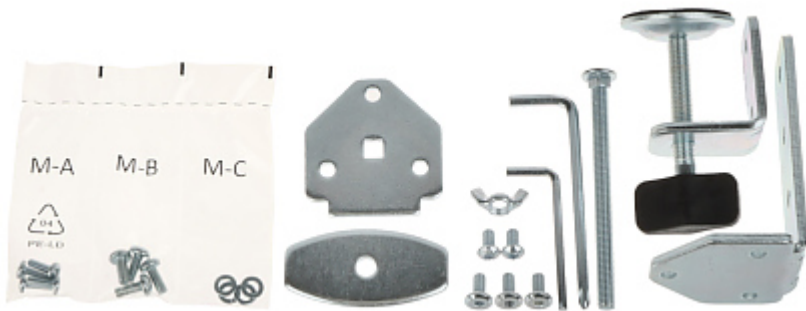

### SPECIFICATION

Mounting standard:	VESA : 75, 100
Screen size range:	13 " ... 27 "
Bearing capacity:	2 ... 6.5 kg
Color:	Black
Tilt adjustment:	-45 ° ... 90 °
Horizontal rotation:	360 °
Rotation in the plane of the screen:	360 ° Pivot
Main features:	<ul style="list-style-type: none"><li>• The gas spring allows smooth and free adjustment in every direction</li><li>• Adjusting the gas spring allows the spring action to be adjusted to the weight of the monitor</li><li>• Fixing to a table top 10-85 mm thick</li><li>• Fixing in the opening of the table top</li><li>• The cable management system allows to hide them inside the mount</li></ul>
Weight:	1.45 kg
Dimensions:	435 ... 500 x 218 ... 468 x 117 mm
Guarantee:	2 years

Dimensions:

In the kit: