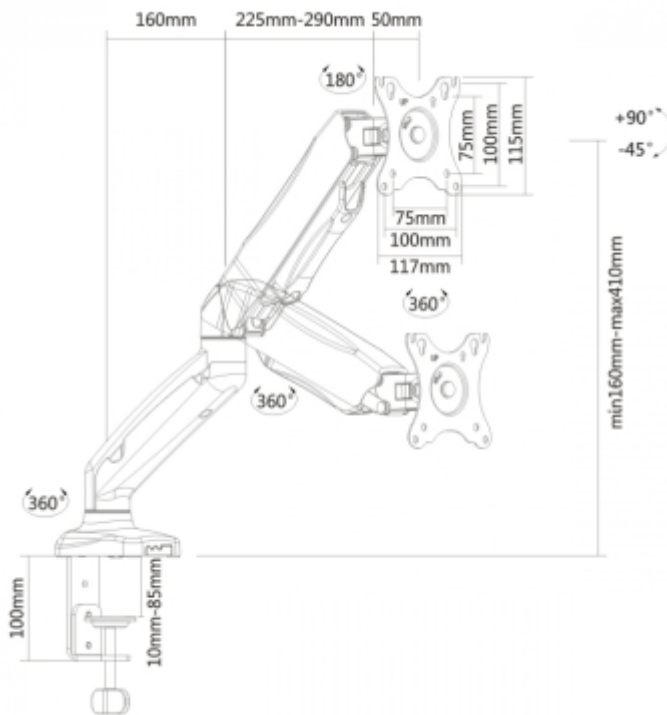

### SPECIFICATION

Mounting standard:	VESA : 75, 100
Screen size range:	13 " ... 27 "
Bearing capacity:	2 ... 6.5 kg
Color:	Black
Tilt adjustment:	-45 ° ... 90 °
Horizontal rotation:	360 °
Rotation in the plane of the screen:	360 ° Pivot
Main features:	<ul style="list-style-type: none"><li>• The gas spring allows smooth and free adjustment in every direction</li><li>• Adjusting the gas spring allows the spring action to be adjusted to the weight of the monitor</li><li>• Fixing to a table top 10-85 mm thick</li><li>• Fixing in the opening of the table top</li><li>• The cable management system allows to hide them inside the mount</li></ul>
Weight:	1.45 kg
Dimensions:	435 ... 500 x 218 ... 468 x 117 mm
Guarantee:	2 years

### PRESENTATION

DELTA-OPTI Monika Matysiak; <https://www.delta.poznan.pl>  
POL; 60-713 Poznań; Graniczna 10  
e-mail: delta-opti@delta.poznan.pl; tel: +(48) 61 864 69 60

Gas spring adjustment:

Example of application:

Dimensions:

In the kit:

## PACKAGE

Dimensions (L x W x H): 0x0x0 mm	Gross Weight: 0 kg
----------------------------------	--------------------