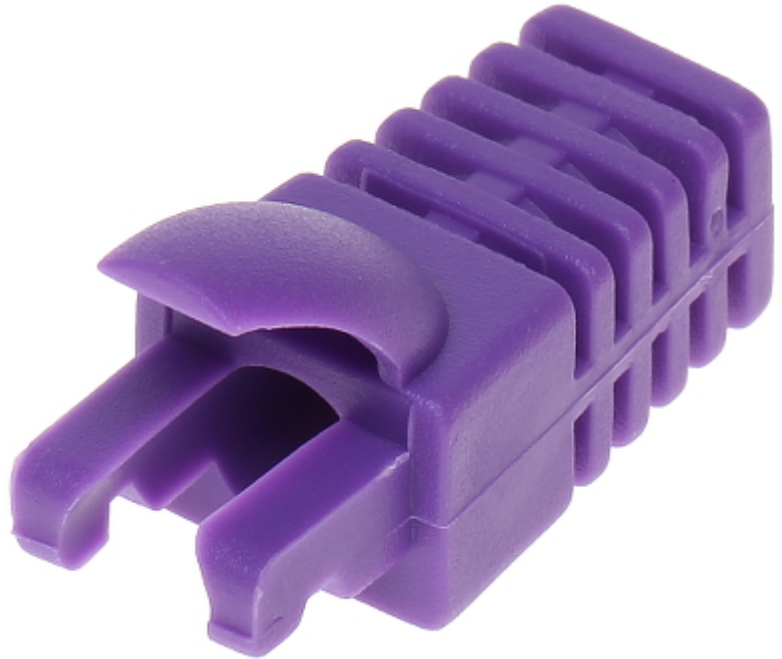

Code: RJ45/WP-P/INF*P100

RJ-45 PLUG INTERNAL SHIELD **RJ45/WP-P/INF*P100**

Net: **5.06 USD** Gross: **5.06 USD**

The shield should be mounted before crimping the RJ45 plug. After crimping the plug there is no possibility to remove the shield.

SPECIFICATION

In package:	100 pcs The price for package
Application:	RJ-45 modular plug internal shield
Material:	Rubber
Color:	Violet
Weight:	0.001 kg
Dimensions:	27 x 12 x 15 mm
Guarantee:	2 years

PRESENTATION