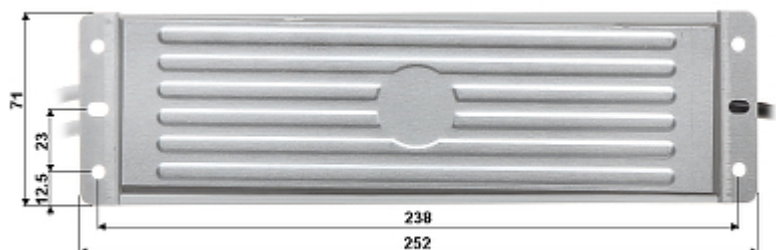

PACKAGE

Dimensions (L x W x H): 0x0x0 mm	Gross Weight: 0 kg