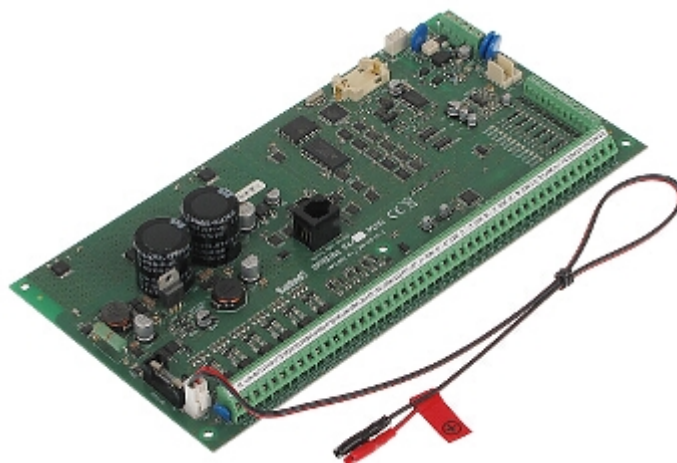

ALARM CONTROL PANEL INTEGRA-64-PLUS/EN SATEL

Net: 2 328.05 DKK Gross: 2 328.05 DKK

Advanced alarm control unit providing alarm functions and optional implementation of home automation and access control systems.

Thanks to their full compliance with the EN50131 Grade 3 requirements, the INTEGRA Plus series control panels provide a perfect solution for implementing advanced security systems in facilities subject to considerable burglary risk, e.g. banks, jewelry shops or public utility buildings. A major advantage of the INTEGRA control units are their communication features combined with additional modules - GSM and TCP/IP.

System operation is possible with LCD keypads, partition keypads, keyfobs and proximity cards or remotely with PC or mobile phone. Flash firmware upgrade with a PC.

**SPECIFICATION**

Mainboard inputs:	16 pcs
Mainboard outputs:	16 pcs
Maximal number of supported inputs:	64 pcs
Maximal number of supported outputs:	64 pcs
Current-carrying capacity, low-current programmable outputs:	50 mA
Current-carrying capacity, high-current programmable outputs (+/-10%):	3 A - 4 pcs
Maximal load:	3.5 A
Users + admins:	192 + 8
Partitions:	8
Zones:	32
Expansion modules:	max. 64
Events memory:	5631
Timers:	64
Supported keypads:	max. 8 pcs
Supporting the wireless ABAX system via bus:	✓
Keyboard included:	—
Enclosure included:	—
Protection class (Grade):	3
Main features:	<ul style="list-style-type: none"> • Access control and home automation functions • Built-in advanced power adapter with extended diagnostics • Control panel programming and firmware upgrade via mini USB socket
Power supply:	20 V AC / 337 mA
Operation temp:	-10 °C ... 55 °C
Permissible relative humidity:	93 %

Dimensions:	264 x 134 mm
Weight:	0.28 kg
Supported languages:	English
Manufacturer / Brand:	SATEL
Guarantee:	2 years

PRESENTATION

Control panel mainboard:

In the kit:

PACKAGE

Dimensions (L x W x H): 0x0x0 mm	Gross Weight: 0 kg
----------------------------------	--------------------