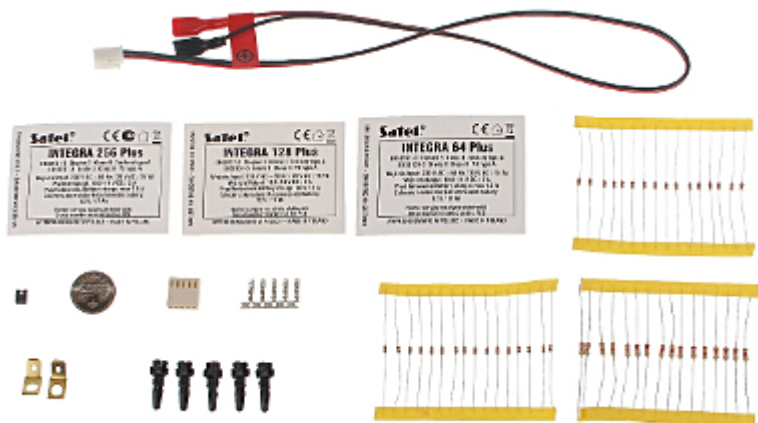

Thanks to their full compliance with the EN50131 Grade 3 requirements, the INTEGRA Plus series control panels provide a perfect solution for implementing advanced security systems in facilities subject to considerable burglary risk, e.g. banks, jewelry shops or public utility buildings. A major advantage of the INTEGRA control units are their communication features combined with additional modules - GSM and TCP/IP.

System operation is possible with LCD keypads, partition keypads, keyfobs and proximity cards or remotely with PC or mobile phone. Flash firmware upgrade with a PC.

**SPECIFICATION**

Mainboard inputs:	16 pcs
Mainboard outputs:	16 pcs
Maximal number of supported inputs:	64 pcs
Maximal number of supported outputs:	64 pcs
Current-carrying capacity, low-current programmable outputs:	50 mA
Current-carrying capacity, high-current programmable outputs (+/-10%):	3 A - 4 pcs
Maximal load:	3.5 A
Users + admins:	192 + 8
Partitions:	8
Zones:	32
Expansion modules:	max. 64
Events memory:	5631
Timers:	64
Supported keypads:	max. 8 pcs
Supporting the wireless ABAX system via bus:	✓
Keyboard included:	—
Enclosure included:	—
Protection class (Grade):	3
Main features:	<ul style="list-style-type: none"> • Access control and home automation functions • Built-in advanced power adapter with extended diagnostics • Control panel programming and firmware upgrade via mini USB socket
Power supply:	20 V AC / 337 mA
Operation temp:	-10 °C ... 55 °C
Permissible relative humidity:	93 %

Dimensions:	264 x 134 mm
Weight:	0.28 kg
Supported languages:	English
Manufacturer / Brand:	SATEL
Guarantee:	2 years

PRESENTATION

Control panel mainboard:

In the kit:

PACKAGE

Dimensions (L x W x H): 0x0x0 mm	Gross Weight: 0 kg
----------------------------------	--------------------