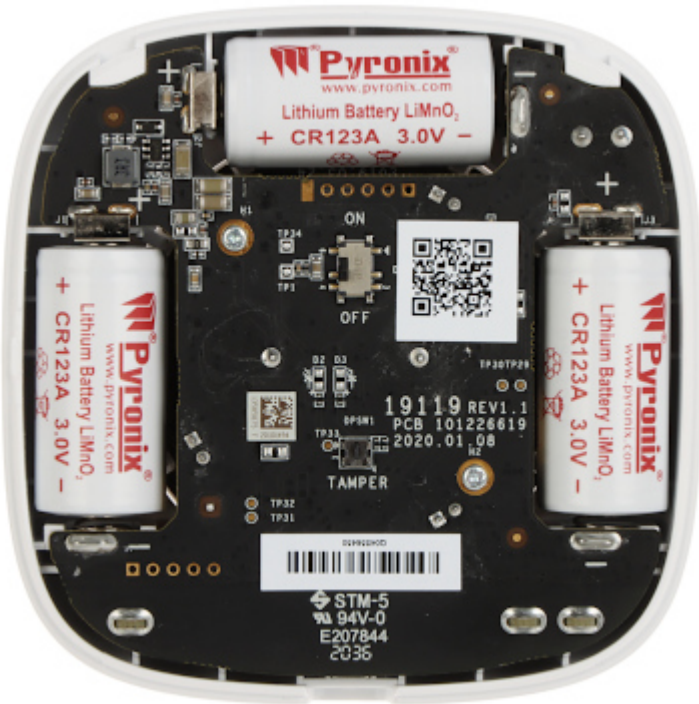

Code: DS-PS1-I-WE/RED

## WIRELESS INDOOR SIREN AX PRO **DS-PS1-I-WE/RED** Hikvision

Net: **872.02 SEK** Gross: **872.02 SEK**

Indoor, wireless controlled optical-acoustical siren designed for operation in the intruder alarm systems. The 868 MHz two-way wireless communication is based on the Tri-X protocol and AES-128 encoding. Optical signaling source are LEDs, and acoustical signaling is generating by piezo transducer.

DELTA-OPTI Monika Matysiak; <https://www.delta.poznan.pl>  
POL; 60-713 Poznań; Graniczna 10  
e-mail: [delta-opti@delta.poznan.pl](mailto:delta-opti@delta.poznan.pl); tel: +(48) 61 864 69 60

Operation temp:	-10 °C ... 55 °C
Weight:	0.17 kg
Dimensions:	88 x 88 x 32 mm
Manufacturer / Brand:	Hikvision
SAP Code:	302401660
Guarantee:	2 years

## PRESENTATION

Front view:

Internal view of the housing:

Mounting side view:

In the kit: