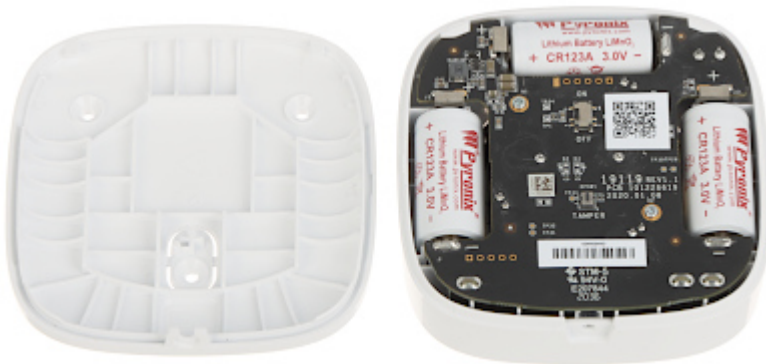

The device is powered by batteries, which allows for easy and quick installation without the need for drilling additional holes, or wires routing.

The housing made of polycarbonate ensures safety of use and resistance to high temperatures. Construction enables high level of tamper protection (against opening and removing from mounting surface).

## PRESENTATION

Front view:

Internal view of the housing:

Mounting side view:

In the kit: