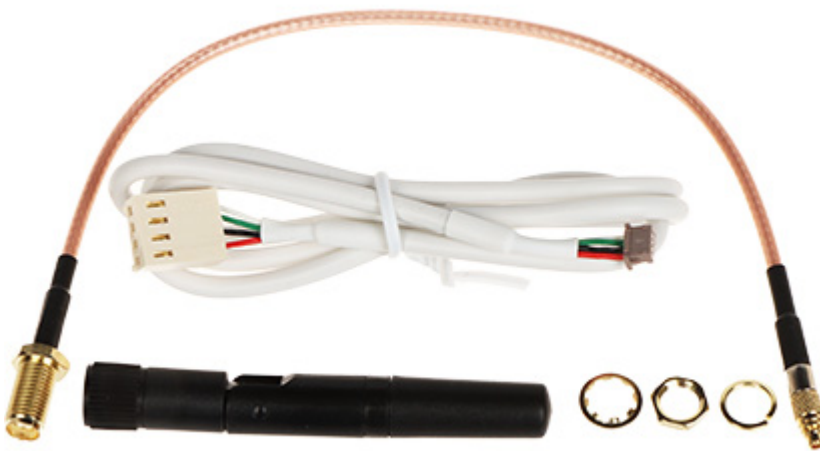

PACKAGE

Dimensions (L x W x H): 0x0x0 mm	Gross Weight: 0 kg