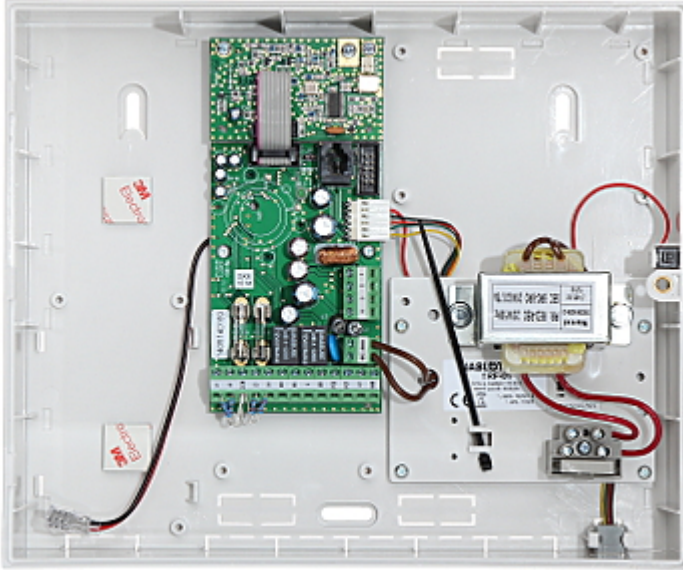

Guarantee:

2 years

PRESENTATION

Internal view of the housing: