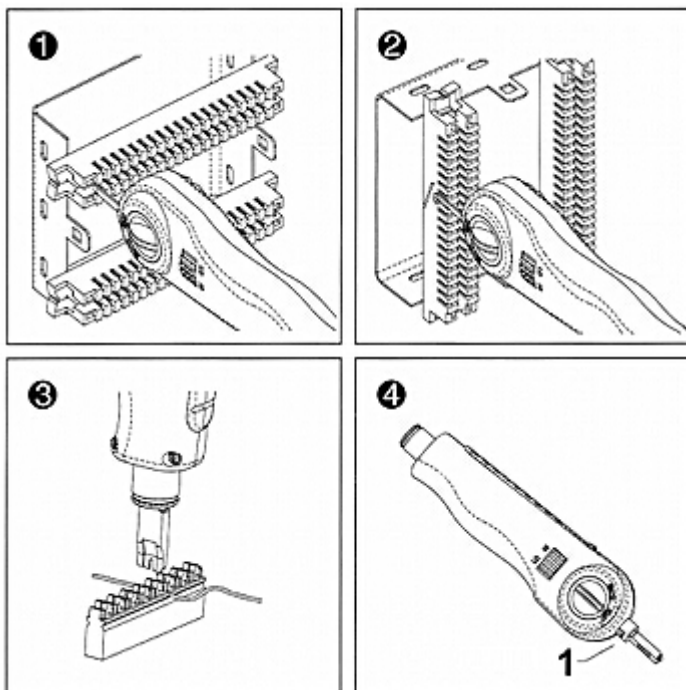

Code: HT-364BKR

KRONE IMPACT TOOL **HT-364BKR**

Net: 29.55 EUR Gross: 29.55 EUR

SPECIFICATION

Material:	Metal / PET
Application:	Krone type connectors
Main features:	<ul style="list-style-type: none">• High durability tool, made from high quality materials• Very accelerates the tedious tasks associated with crossover a twisted-pair cable
Weight:	0.14 kg
Dimensions:	192 x 45 x 33 mm
Guarantee:	2 years

PRESENTATION

1. extra blade

PACKAGE

Dimensions (L x W x H): 0x0x0 mm	Gross Weight: 0 kg
----------------------------------	--------------------

DELTA-OPTI Monika Matysiak; <https://www.delta.poznan.pl>
POL; 60-713 Poznań; Graniczna 10
e-mail: delta-opti@delta.poznan.pl; tel: +(48) 61 864 69 60