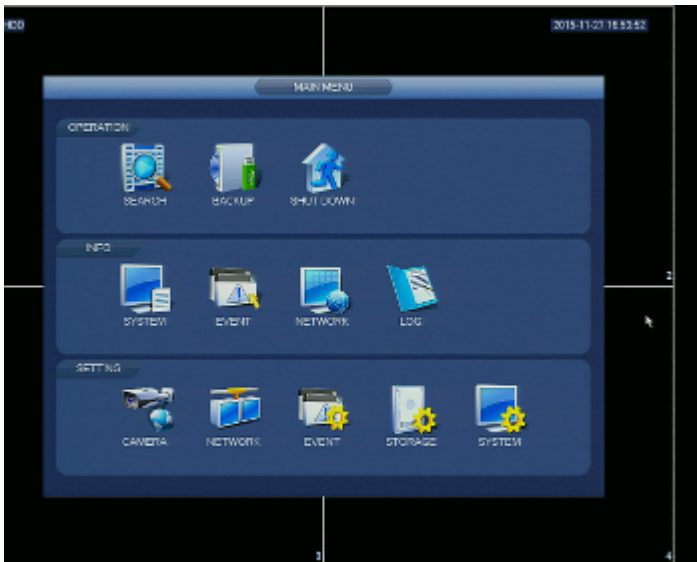

DELTA-OPTI Monika Matysiak; <https://www.delta.poznan.pl>  
POL; 60-713 Poznań; Graniczna 10  
e-mail: [delta-opti@delta.poznan.pl](mailto:delta-opti@delta.poznan.pl); tel: +(48) 61 864 69 60

PC client access ports:	37777
Mobile client access ports:	37777
RTSP URL:	rtsp://admin:haslo@192.168.1.108:554/cam/realmonitor?channel=1&subtype=0 - Main stream rtsp://admin:haslo@192.168.1.108:554/cam/realmonitor?channel=1&subtype=1 - Sub stream
Alarm inputs / outputs:	16 pcs / 8 pcs
PTZ control:	✓
Motion Detection:	22 x 18 motion zones
USB:	2 pcs USB 2.0 2 pcs USB 3.0
Intelligent image analysis:	✓
Mouse support:	✓
IR remote controller in the set:	—
Main features:	Ability to work drives in a RAID array can significantly improve system reliability
Power supply:	100 V ... 240 V AC
Weight:	6.74 kg (without HDD)
Dimensions:	440 x 451 x 95 mm
Supported languages:	Polish, English
Country of origin:	China
Manufacturer / Brand:	DAHUA
Guarantee:	<b>3 years</b>

## PRESENTATION

Front panel:

Rear panel:

In the kit:

Example captures of device interface: