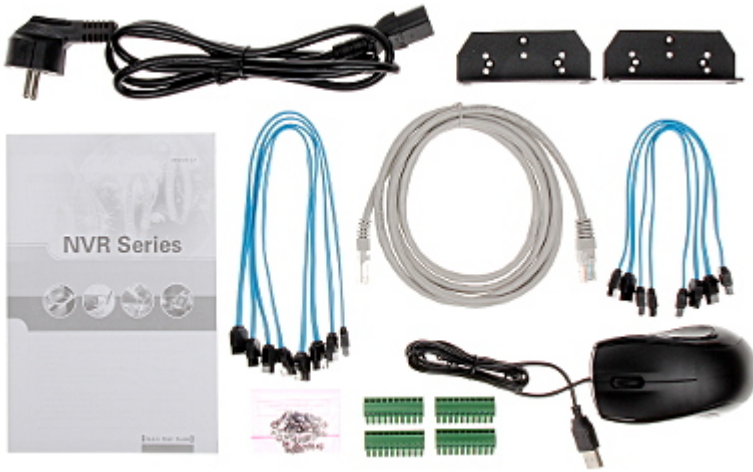

DELTA-OPTI Monika Matysiak; <https://www.delta.poznan.pl>  
POL; 60-713 Poznań; Graniczna 10  
e-mail: [delta-opti@delta.poznan.pl](mailto:delta-opti@delta.poznan.pl); tel: +(48) 61 864 69 60

PC client access ports:	37777
Mobile client access ports:	37777
RTSP URL:	rtsp://admin:haslo@192.168.1.108:554/cam/realmonitor?channel=1&subtype=0 - Main stream rtsp://admin:haslo@192.168.1.108:554/cam/realmonitor?channel=1&subtype=1 - Sub stream
Alarm inputs / outputs:	16 pcs / 8 pcs
PTZ control:	✓
Motion Detection:	22 x 18 motion zones
USB:	2 pcs USB 2.0 2 pcs USB 3.0
Intelligent image analysis:	✓
Mouse support:	✓
IR remote controller in the set:	—
Main features:	Ability to work drives in a RAID array can significantly improve system reliability
Power supply:	100 V ... 240 V AC
Weight:	6.74 kg (without HDD)
Dimensions:	440 x 451 x 95 mm
Supported languages:	Polish, English
Country of origin:	China
Manufacturer / Brand:	DAHUA
Guarantee:	<b>3 years</b>

## PRESENTATION

Front panel:

Rear panel:

In the kit:

Example captures of device interface:

## OUR OPINIONS

- Audio transmission via network.
- The NVR608-32-4KS2 is equipped with USB 3.0 port allowing to fast records backup.

DELTA-OPTI Monika Matysiak; <https://www.delta.poznan.pl>  
 POL; 60-713 Poznań; Graniczna 10  
 e-mail: delta-opti@delta.poznan.pl; tel: +(48) 61 864 69 60