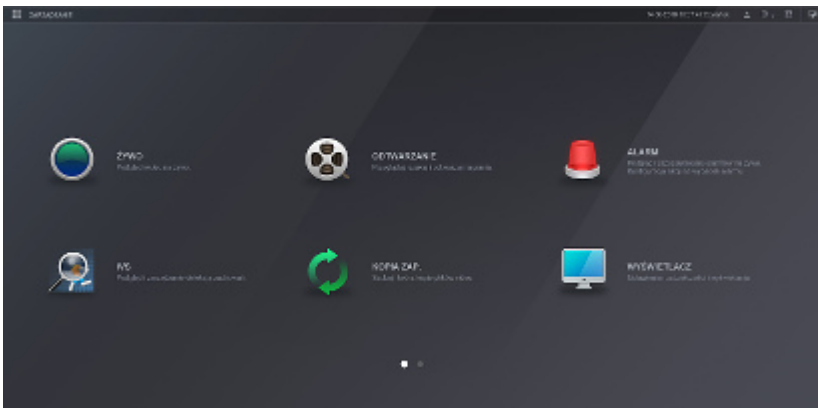

## PRESENTATION

Front panel:

Rear panel:

Example captures of device interface:

In the kit:

**OUR OPINIONS**

- Audio transmission via network.
- The NVR4416-16P-I is equipped with USB 3.0 port allowing to fast records backup.
- LAN Gigabit interface.