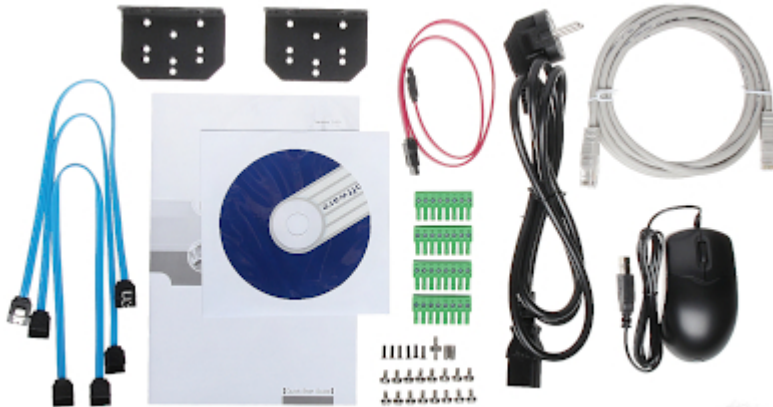

## PRESENTATION

Front panel:

Rear panel:

Example captures of device interface:

In the kit:

**OUR OPINIONS**

- Audio transmission via network.
- The NVR4416-16P-I is equipped with USB 3.0 port allowing to fast records backup.
- LAN Gigabit interface.