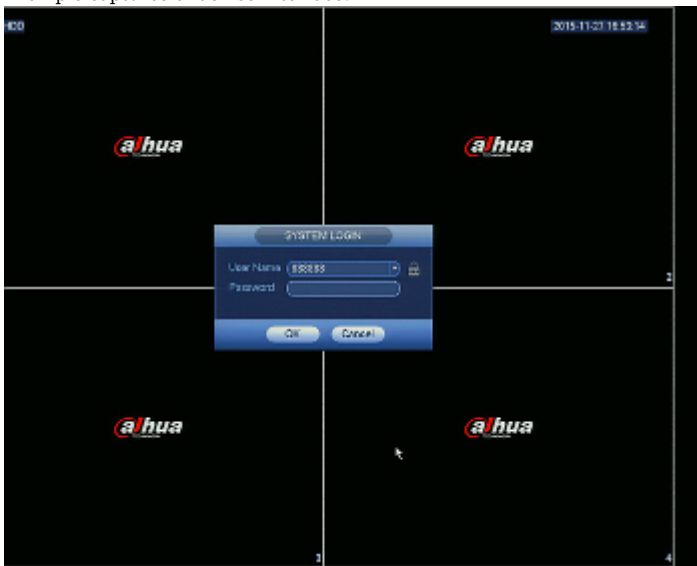

DELTA-OPTI Monika Matysiak; <https://www.delta.poznan.pl>
POL; 60-713 Poznań; Graniczna 10
e-mail: delta-opti@delta.poznan.pl; tel: +(48) 61 864 69 60

ONVIF:	2.4
Mobile phones support:	Port no.: 37777 or access by a cloud (P2P) <ul style="list-style-type: none"> • Android: Free application DMSS • iOS (iPhone): Free application DMSS
Default IP address:	192.168.1.108
Default admin user / password:	admin / admin
Web browser access ports:	80, 37777
PC client access ports:	37777
Mobile client access ports:	37777
RTSP URL:	rtsp://admin:haslo@192.168.1.108:554/cam/realmonitor?channel=1&subtype=0 - Main stream rtsp://admin:haslo@192.168.1.108:554/cam/realmonitor?channel=1&subtype=1 - Sub stream
Alarm inputs / outputs:	4 pcs / 2 pcs - Relay output
PTZ control:	✓
Motion Detection:	22 x 18 motion zones
Intelligent image analysis:	✓
Mouse support:	✓
IR remote controller in the set:	—
Switch PoE:	16-port PoE Switch built-in, 25.5 W / Channel, PoE (802.3af/at)
Power supply:	230 V AC
Weight:	2.7 kg
Dimensions:	375 x 327 x 53 mm
Supported languages:	English, Polish
Country of origin:	China
Manufacturer / Brand:	DAHUA
Guarantee:	3 years

PRESENTATION

Front panel:

Rear panel:

In the kit:

DELTA-OPTI Monika Matysiak; <https://www.delta.poznan.pl>
POL; 60-713 Poznań; Graniczna 10
e-mail: delta-opti@delta.poznan.pl; tel: +(48) 61 864 69 60

Example captures of device interface:

OUR OPINIONS

- Audio transmission via network.
- The NVR5216-16P-4KS2 is equipped with USB 3.0 port allowing to fast records backup.

PACKAGE

Dimensions (L x W x H): 0x0x0 mm	Gross Weight: 0 kg
----------------------------------	--------------------