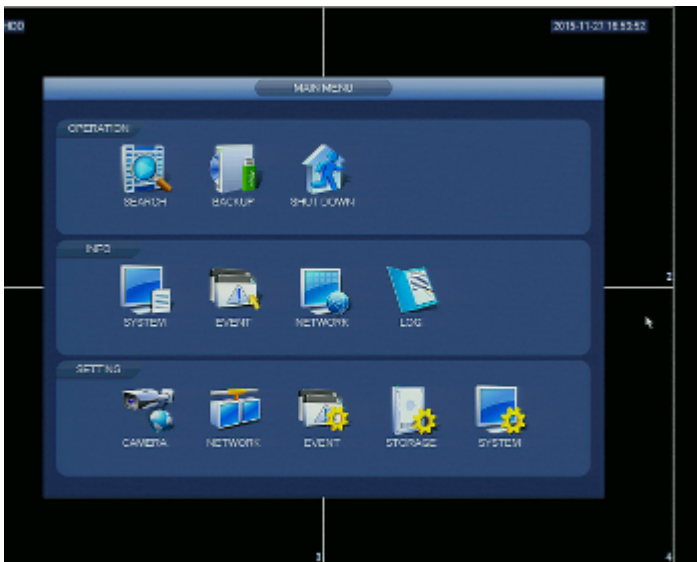

DELTA-OPTI Monika Matysiak; <https://www.delta.poznan.pl>
POL; 60-713 Poznań; Graniczna 10
e-mail: delta-opti@delta.poznan.pl; tel: +(48) 61 864 69 60

ONVIF:	2.4
Mobile phones support:	Port no.: 37777 or access by a cloud (P2P) <ul style="list-style-type: none"> • Android: Free application DMSS • iOS (iPhone): Free application DMSS
Default IP address:	192.168.1.108
Default admin user / password:	admin / admin
Web browser access ports:	80, 37777
PC client access ports:	37777
Mobile client access ports:	37777
RTSP URL:	rtsp://admin:haslo@192.168.1.108:554/cam/realmonitor?channel=1&subtype=0 - Main stream rtsp://admin:haslo@192.168.1.108:554/cam/realmonitor?channel=1&subtype=1 - Sub stream
Alarm inputs / outputs:	4 pcs / 2 pcs - Relay output
PTZ control:	✓
Motion Detection:	22 x 18 motion zones
Intelligent image analysis:	✓
Mouse support:	✓
IR remote controller in the set:	—
Switch PoE:	16-port PoE Switch built-in, 25.5 W / Channel, PoE (802.3af/at)
Power supply:	230 V AC
Weight:	2.7 kg
Dimensions:	375 x 327 x 53 mm
Supported languages:	English, Polish
Country of origin:	China
Manufacturer / Brand:	DAHUA
Guarantee:	3 years

PRESENTATION

Front panel:

Rear panel:

In the kit:

DELTA-OPTI Monika Matysiak; <https://www.delta.poznan.pl>
POL; 60-713 Poznań; Graniczna 10
e-mail: delta-opti@delta.poznan.pl; tel: +(48) 61 864 69 60

Example captures of device interface:

OUR OPINIONS

- Audio transmission via network.
- The NVR5216-16P-4KS2 is equipped with USB 3.0 port allowing to fast records backup.

PACKAGE

Dimensions (L x W x H): 0x0x0 mm	Gross Weight: 0 kg
----------------------------------	--------------------