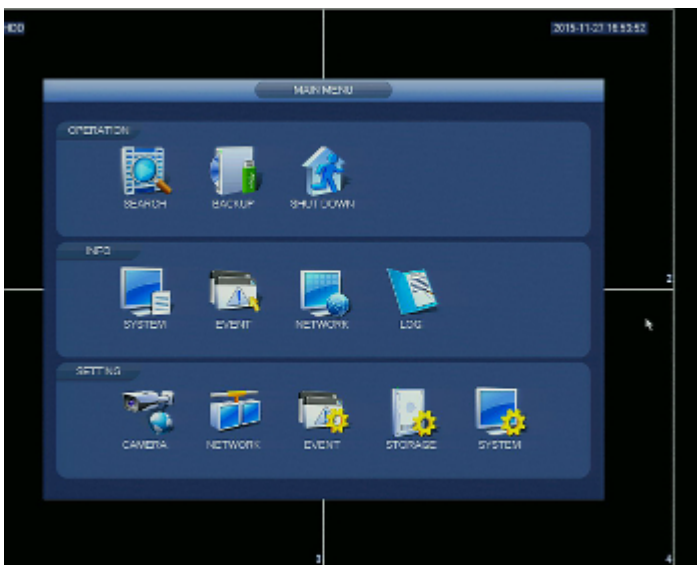

DELTA-OPTI Monika Matysiak; <https://www.delta.poznan.pl>  
POL; 60-713 Poznań; Graniczna 10  
e-mail: [delta-opti@delta.poznan.pl](mailto:delta-opti@delta.poznan.pl); tel: +(48) 61 864 69 60

Mobile client access ports:	37777
RTSP URL:	rtsp://admin:haslo@192.168.1.108:554/cam/realmonitor?channel=1&subtype=0 - Main stream rtsp://admin:haslo@192.168.1.108:554/cam/realmonitor?channel=1&subtype=1 - Sub stream
Alarm inputs / outputs:	4 / 2
PTZ control:	RS-485 - Many protocols
Motion Detection:	22 x 18 motion zones
Mouse support:	✓
IR remote controller in the set:	✓
Switch PoE:	4-port PoE Switch built-in, 60 W (max), 25.5 W / Channel, PoE (802.3af/at)
Power supply:	12 V DC / 4 A
Operation temp:	-10 °C ... 50 °C
Weight:	1.71 kg
Dimensions:	375 x 282 x 56 mm
Supported languages:	English, Polish
Country of origin:	China
Manufacturer / Brand:	DAHUA
Guarantee:	<b>3 years</b>

Example captures of device interface: