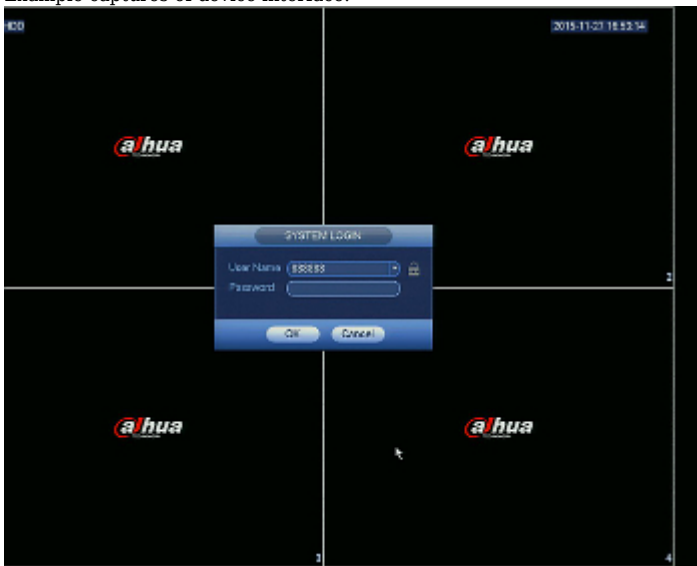

DELTA-OPTI Monika Matysiak; <https://www.delta.poznan.pl>  
POL; 60-713 Poznań; Graniczna 10  
e-mail: [delta-opti@delta.poznan.pl](mailto:delta-opti@delta.poznan.pl); tel: +(48) 61 864 69 60

Mobile client access ports:	37777
RTSP URL:	rtsp://admin:haslo@192.168.1.108:554/cam/realmonitor?channel=1&subtype=0 - Main stream rtsp://admin:haslo@192.168.1.108:554/cam/realmonitor?channel=1&subtype=1 - Sub stream
Alarm inputs / outputs:	4 / 2
PTZ control:	RS-485 - Many protocols
Motion Detection:	22 x 18 motion zones
Mouse support:	✓
IR remote controller in the set:	✓
Switch PoE:	4-port PoE Switch built-in, 60 W (max), 25.5 W / Channel, PoE (802.3af/at)
Power supply:	12 V DC / 4 A
Operation temp:	-10 °C ... 50 °C
Weight:	1.71 kg
Dimensions:	375 x 282 x 56 mm
Supported languages:	English, Polish
Country of origin:	China
Manufacturer / Brand:	DAHUA
Guarantee:	<b>3 years</b>

Example captures of device interface: