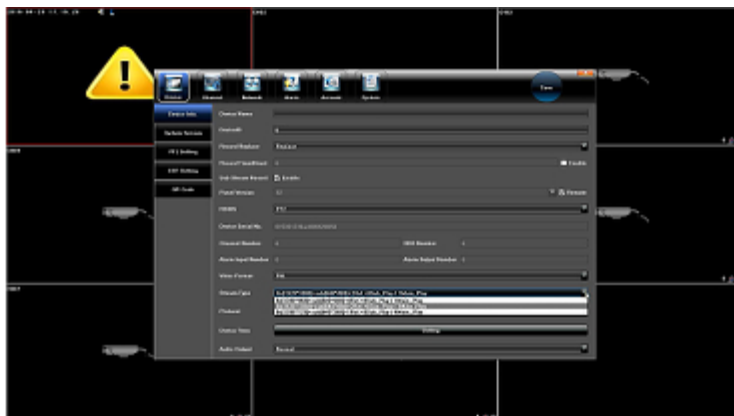

DELTA-OPTI Monika Matysiak; <https://www.delta.poznan.pl>
POL; 60-713 Poznań; Graniczna 10
e-mail: delta-opti@delta.poznan.pl; tel: +(48) 61 864 69 60

Network functions:	Live image view, Playback the records, Backup the records
ONVIF:	✓
Mobile phones support:	Port 5053 • Android: Free application MEye • iOS (iPhone): Free application Meye • Windows Phone: Free application Meye Access by a cloud (P2P) • Android: Free application Goolink • iOS (iPhone): Free application Goolink
Operation temp:	-10 °C ... 55 °C
Alarm inputs / outputs:	—
PTZ control:	—
Motion Detection:	22 x 18 motion zones
Mouse support:	✓
IR remote controller in the set:	—
Power supply:	5 V DC / 2 A (power adapter included)
Weight:	0.12 kg
Dimensions:	92 x 88 x 32 mm
Supported languages:	English, Polish
Country of origin:	China
Guarantee:	2 years

PRESENTATION

Device connectors:

The device has very small dimensions:

In the kit:

OUR TESTS

See the configuration of the APTI series cameras operation modes with the recorders:

OUR OPINIONS

- DVR records smooth image at good quality with audio for each camera.

- HDD is detected during recorder booting procedure only.
- To provide the connection from Internet (WAN) to a DVR connected to the LAN, you should forward on router the following ports: 80, 554, 5050, 5051, 5052, 5053.