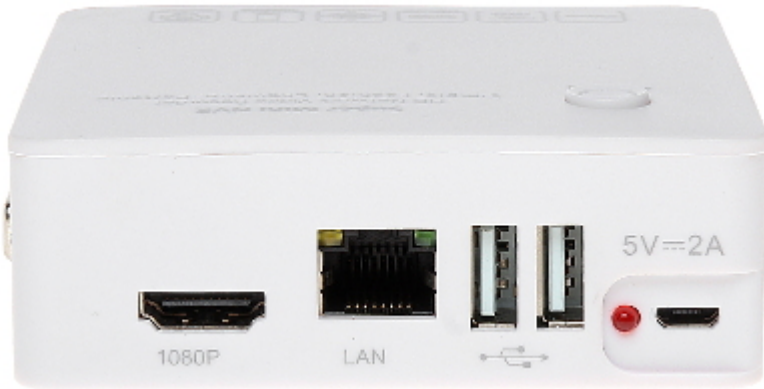

The device has very small dimensions: