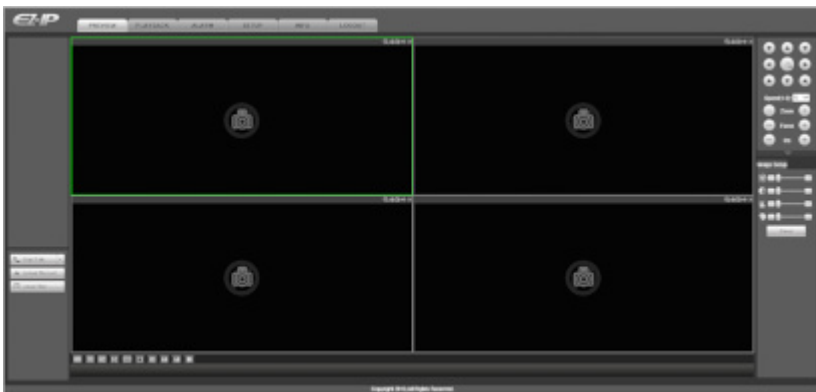

SPECIFICATION

Standard:	TCP/IP
Supported resolutions:	max. 8.3 Mpx - 3840 x 2160 px, 4K UHD
Video outputs:	1 pcs HDMI 1 pcs VGA
Audio support:	4 Channels - Audio from cameras
Audio inputs:	1 pcs CINCH - External microphone input
Audio outputs:	1 pcs CINCH
Image compression method:	H.265+ / H.265 / H.264+ / H.264
Supported hard drives:	1 x 6 TB SATA
Recording modes:	Manual, Motion Detection, Schedule
Network protocols:	HTTP, HTTPS, TCP/IP, IPv4/IPv6, UPnP, RTSP, UDP, NTP, DHCP, DNS, DDNS, IP Filter, IP Search, P2P, ONVIF
External storage devices backup:	Backup to USB drive (pendrive, external drive)
Default admin user / password:	admin / - The administrator password should be set at the first start
Default IP address:	192.168.1.108
Web browser access ports:	80, 37777
PC client access ports:	37777
Mobile client access ports:	37777
RTSP URL:	rtsp://admin:haslo@192.168.1.108:554/cam/realmonitor?channel=1&subtype=0 - Main stream rtsp://admin:haslo@192.168.1.108:554/cam/realmonitor?channel=1&subtype=1 - Sub stream
Searching and playback the records:	Records searching: by time and events type. Records playback: forward, backward, fast, slow Advanced searching (to the one second accuracy) All channels synchronous playback, Smart Search function

PRESENTATION

Top view:

Rear panel:

In the kit:

Example captures of device interface:

OUR OPINIONS

- o Audio transmission via network.

DELTA-OPTI Monika Matysiak; <https://www.delta.poznan.pl>
POL; 60-713 Poznań; Graniczna 10
e-mail: delta-opti@delta.poznan.pl; tel: +(48) 61 864 69 60