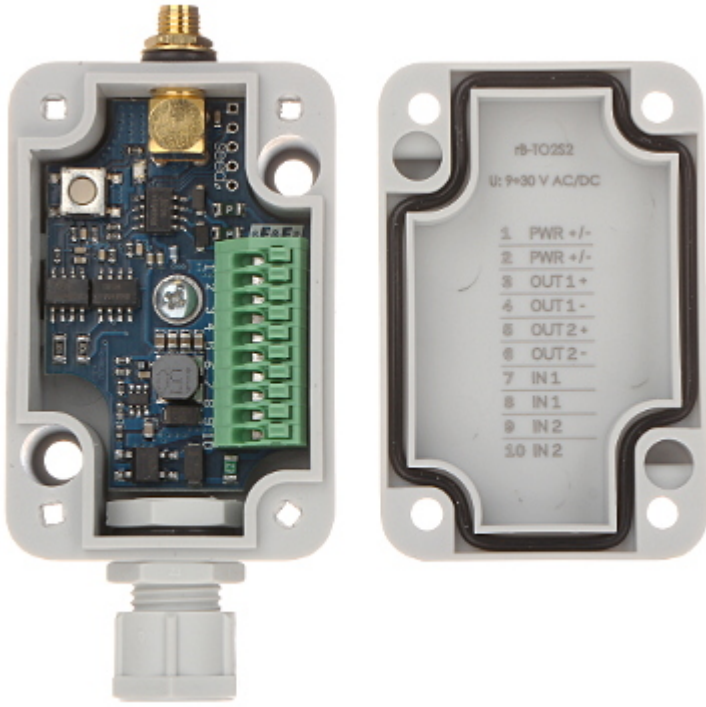

Antenna connector: