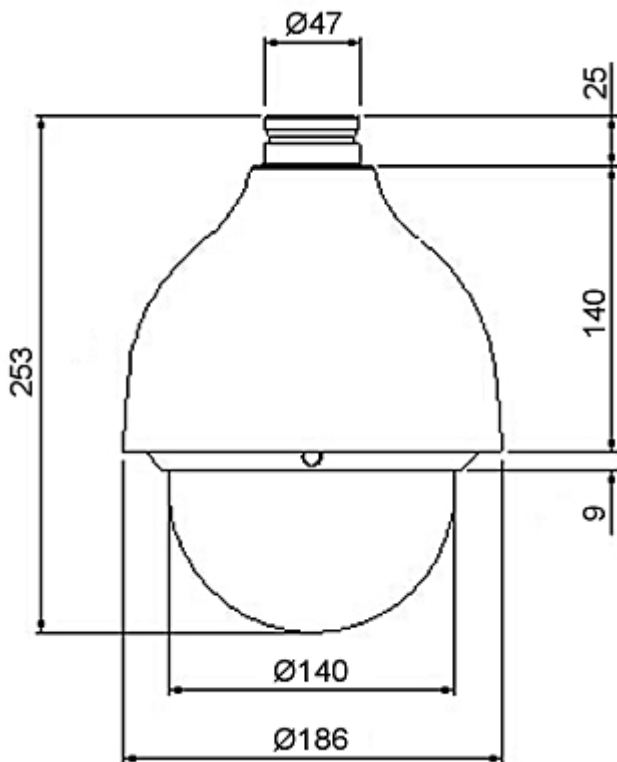

Operation temp:	-40 °C ... 60 °C
Weight:	3.1 kg (with bracket)
Dimensions:	Ø 186 x 415 mm (with bracket)
Supported languages:	English, Polish
Manufacturer / Brand:	DAHUA
Guarantee:	3 years

PRESENTATION

Bottom view:

Memory card slot:

Bracket dimensions:

Camera dimensions:

Connectors:

Connectors description:

In the kit:

OUR TESTS

0.1 LUX:

0.01 LUX:

Record from camera during daylight operation:

:

PACKAGE

Dimensions (L x W x H): 0x0x0 mm	Gross Weight: 0 kg
----------------------------------	--------------------