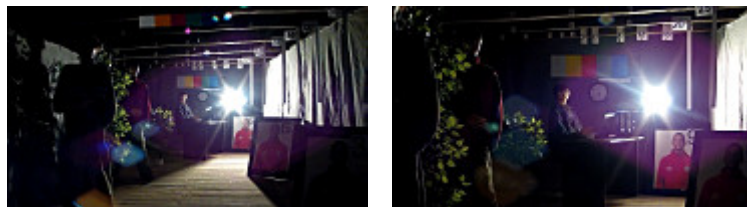

Camera image at night conditions with external IR illuminator on:

Camera image at direct strong light opposite to camera:

Camera image at night conditions, at different illumination values show below:

1 LUX: