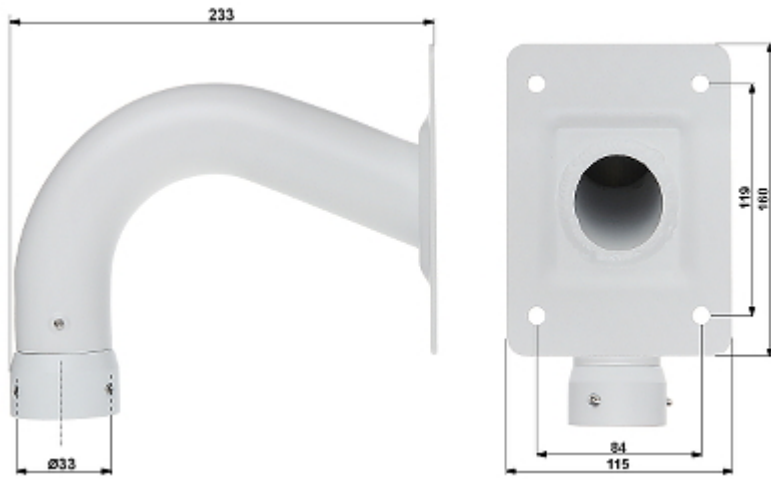

Operation temp:	-40 °C ... 60 °C
Weight:	3.1 kg (with bracket)
Dimensions:	Ø 186 x 415 mm (with bracket)
Supported languages:	English, Polish
Manufacturer / Brand:	DAHUA
Guarantee:	3 years

PRESENTATION

Bottom view:

Memory card slot:

Bracket dimensions:

Camera dimensions:

Connectors:

Connectors description:

In the kit:

OUR TESTS