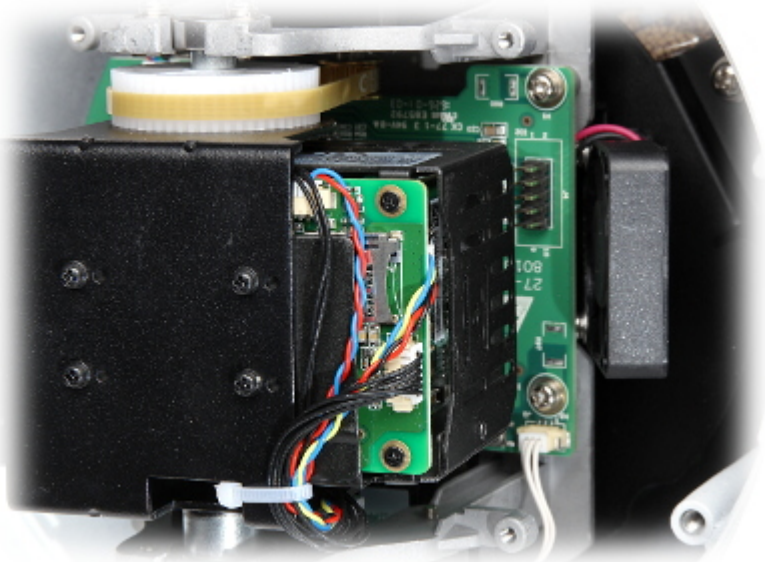

Memory card slot: