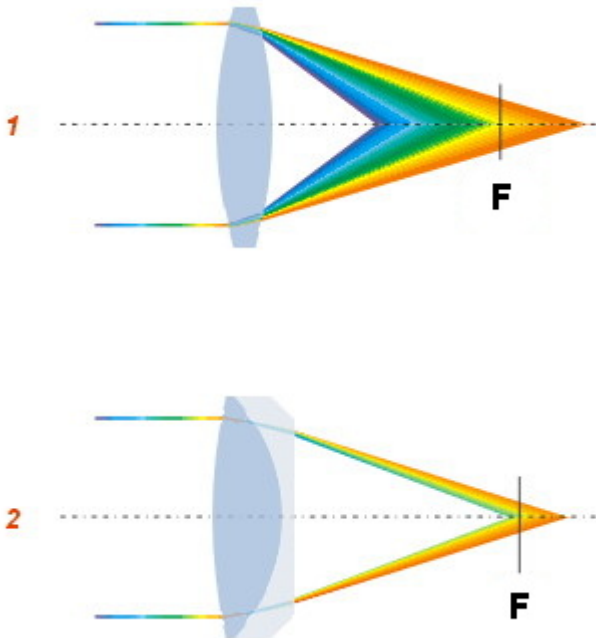

PACKAGE

Dimensions (L x W x H): 0x0x0 mm	Gross Weight: 0 kg

DELTA-OPTI Monika Matysiak; <https://www.delta.poznan.pl>
POL; 60-713 Poznań; Graniczna 10
e-mail: delta-opti@delta.poznan.pl; tel: +(48) 61 864 69 60