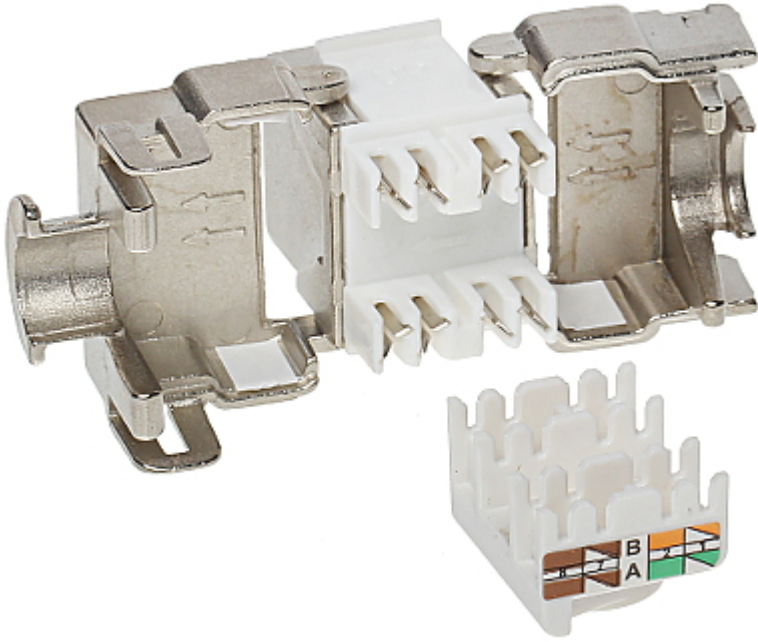

Code: FX-RJ45-6A-01*P50

KEYSTONE CONNECTOR **FX-RJ45-6A-01*P50**

Net: **102.15 CHF** Gross: **102.15 CHF**

SPECIFICATION

| | |
|--------------------|--|
| In package: | 50 pcs The price for package |
| Connector type: | Socket RJ45 |
| Color: | Silver |
| Wire mounting: | KRONE quick-connector - locked |
| Application: | <ul style="list-style-type: none">• Patch panel Keystone,• FTP kat. 6 |
| Impedance: | 100 Ω |
| Material: | Metal / Plastic |
| Main features: | <ul style="list-style-type: none">• Very easy and quick installation without any tools• Corrosion resistance• Keystone assembly standard• The die-cast metal body provides effective shielding and high mechanical resistance |
| Weight: | 0.032 kg |
| Dimensions: | 18 x 26 x 42 mm (W x H x D) |
| Guarantee: | 2 years |

PRESENTATION

Cable mounting side view:

DELTA-OPTI Monika Matysiak; <https://www.delta.poznan.pl>
POL; 60-713 Poznań; Graniczna 10
e-mail: delta-opti@delta.poznan.pl; tel: +(48) 61 864 69 60

In the kit:

Package: