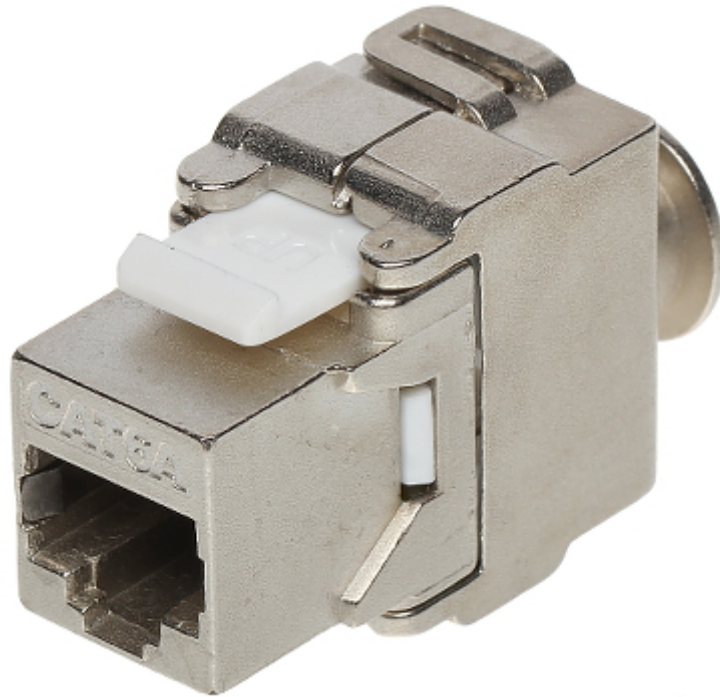

Code: FX-RJ45-6A-01*P50

KEYSTONE CONNECTOR **FX-RJ45-6A-01*P50**

Net: **102.15 CHF** Gross: **102.15 CHF**

SPECIFICATION

| | |
|--------------------|--|
| In package: | 50 pcs The price for package |
| Connector type: | Socket RJ45 |
| Color: | Silver |
| Wire mounting: | KRONE quick-connector - locked |
| Application: | <ul style="list-style-type: none">• Patch panel Keystone,• FTP kat. 6 |
| Impedance: | 100 Ω |
| Material: | Metal / Plastic |
| Main features: | <ul style="list-style-type: none">• Very easy and quick installation without any tools• Corrosion resistance• Keystone assembly standard• The die-cast metal body provides effective shielding and high mechanical resistance |
| Weight: | 0.032 kg |
| Dimensions: | 18 x 26 x 42 mm (W x H x D) |
| Guarantee: | 2 years |

PRESENTATION

Cable mounting side view:

DELTA-OPTI Monika Matysiak; <https://www.delta.poznan.pl>
POL; 60-713 Poznań; Graniczna 10
e-mail: delta-opti@delta.poznan.pl; tel: +(48) 61 864 69 60

In the kit:

Package: