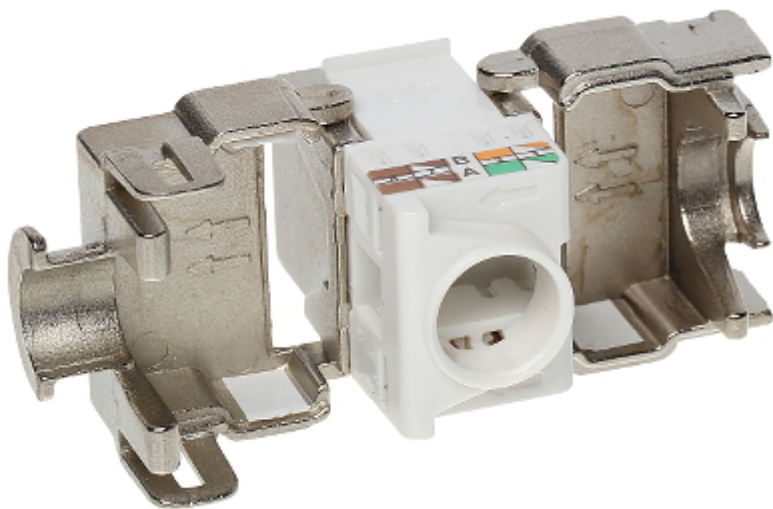

Code: FX-RJ45-6A-01*P50

KEYSTONE CONNECTOR **FX-RJ45-6A-01*P50**

Net: **102.15 CHF** Gross: **102.15 CHF**

SPECIFICATION

| | |
|--------------------|--|
| In package: | 50 pcs The price for package |
| Connector type: | Socket RJ45 |
| Color: | Silver |
| Wire mounting: | KRONE quick-connector - locked |
| Application: | <ul style="list-style-type: none">• Patch panel Keystone,• FTP kat. 6 |
| Impedance: | 100 Ω |
| Material: | Metal / Plastic |
| Main features: | <ul style="list-style-type: none">• Very easy and quick installation without any tools• Corrosion resistance• Keystone assembly standard• The die-cast metal body provides effective shielding and high mechanical resistance |
| Weight: | 0.032 kg |
| Dimensions: | 18 x 26 x 42 mm (W x H x D) |
| Guarantee: | 2 years |

PRESENTATION

Cable mounting side view:

DELTA-OPTI Monika Matysiak; <https://www.delta.poznan.pl>
POL; 60-713 Poznań; Graniczna 10
e-mail: delta-opti@delta.poznan.pl; tel: +(48) 61 864 69 60

In the kit:

Package: