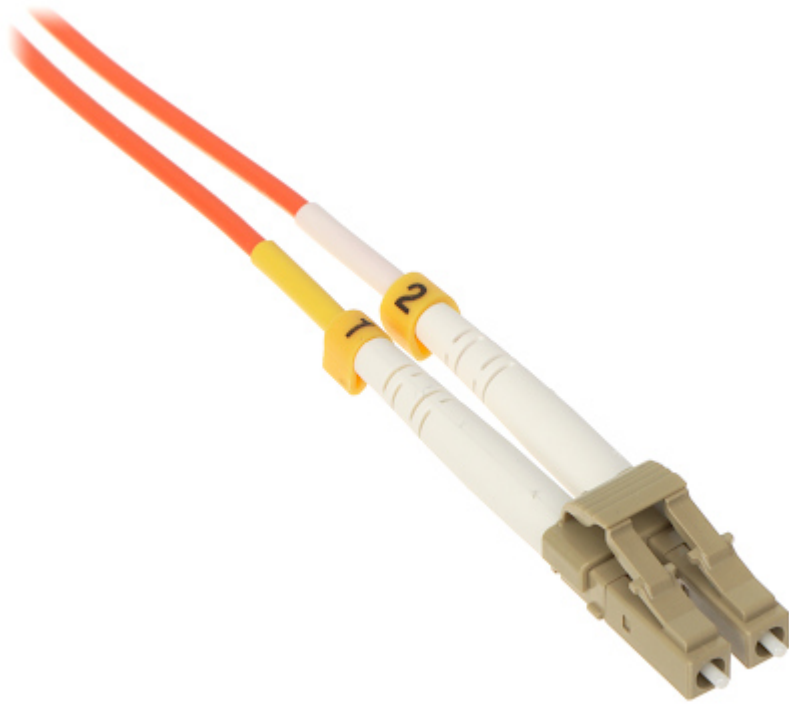

PACKAGE

Dimensions (L x W x H): 0x0x0 mm	Gross Weight: 0 kg